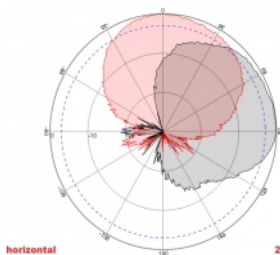

2 x 5 m

Item no. 89890

EAN: 4043619898909

Country of origin: China

Package: Retail Box

Technical details

- Connectors: 2 x SMA plug
- GSM, UMTS, LTE, ZigBee, DECT, Z-Wave, NB-IoT, WLAN, Bluetooth, LoRa 868 MHz / 915 MHz, MIMO
- Frequency range:
698 - 960 MHz
1710 - 2700 MHz
- Antenna gain: 8 dBi
- Impedance: 50 Ohm
- VSWR: 2.0
- Polarisation: vertical, horizontal
- HBW horizontal beamwidth: 75°
- VBW vertical beamwidth: 65°
- Cable type: RG-58
- Cable length incl. connectors: ca. 5 m
- Operating temperature: -40 °C ~ 65 °C
- Housing material: ABS
- Weight: ca. 0.7 kg

- Dimensions (LxWxH): ca. 23.7 x 22.9 x 5.0 cm
 - Max. Pole diameter: ca. 5.5 cm
-

System requirements

- Device with two free SMA connectors
-

Package content

- Antenna
- Mounting material:
Nut, washer, mounting bracket and pole mounting bracket

Images

ca. 2 x 5 m

General

Mounting type:	pole wall
Suitable for indoor:	yes
Suitable for outdoor:	yes

Technical characteristics

Frequency range:	1710 - 2700 MHz 698 MHz - 960 MHz
Antenna gain:	8 dBi
Beam width horizontal:	75°
Beam width vertical:	65°
Impedance:	50 Ω
Operating temperature:	-40 °C ~ 60 °C
Polarisation:	vertical horizontal
Power handling:	50 W
VSWR:	2.0

Physical characteristics

Antenna type:	directional
Housing material:	ABS
Weight:	0.7 kg
Cable type:	RG-58
Cable attenuation:	0.6 dB @ 1 GHz per meter
Cable colour:	black
Cable length incl. connector:	5 m
Length:	23.7 cm