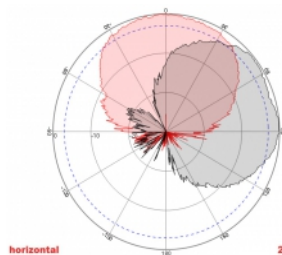

2 x 5 m

Item no. 89890

EAN: 4043619898909

Country of origin: China

Package: Retail Box

Technical details

- Connectors: 2 x SMA plug
- GSM, UMTS, LTE, ZigBee, DECT, Z-Wave, NB-IoT, WLAN, Bluetooth, LoRa 868 MHz / 915 MHz, MIMO
- Frequency range:
698 - 960 MHz
1710 - 2700 MHz
- Antenna gain: 8 dBi
- Impedance: 50 Ohm
- VSWR: 2.0
- Polarisation: vertical, horizontal
- HBW horizontal beamwidth: 75°
- VBW vertical beamwidth: 65°
- Cable type: RG-58
- Cable length incl. connectors: ca. 5 m
- Operating temperature: -40 °C ~ 65 °C
- Housing material: ABS
- Weight: ca. 0.7 kg

- Dimensions (LxWxH): ca. 23.7 x 22.9 x 5.0 cm
 - Max. Pole diameter: ca. 5.5 cm
-

System requirements

- Device with two free SMA connectors
-

Package content

- Antenna
- Mounting material:
Nut, washer, mounting bracket and pole mounting bracket

Images

ca. 2 x 5 m

General

Mounting type:	pole wall
Suitable for indoor:	yes
Suitable for outdoor:	yes

Technical characteristics

Frequency range:	1710 - 2700 MHz 698 MHz - 960 MHz
Antenna gain:	8 dBi
Beam width horizontal:	75°
Beam width vertical:	65°
Impedance:	50 Ω
Operating temperature:	-40 °C ~ 60 °C
Polarisation:	vertical horizontal
Power handling:	50 W
VSWR:	2.0

Physical characteristics

Antenna type:	directional
Housing material:	ABS
Weight:	0.7 kg
Cable type:	RG-58
Cable attenuation:	0.6 dB @ 1 GHz per meter
Cable colour:	black
Cable length incl. connector:	5 m
Length:	23.7 cm