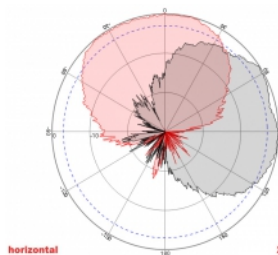

2 x 5 m

Item no. 89890

EAN: 4043619898909

Country of origin: China

Package: Retail Box

Technical details

- Connectors: 2 x SMA plug
- GSM, UMTS, LTE, ZigBee, DECT, Z-Wave, NB-IoT, WLAN, Bluetooth, LoRa 868 MHz / 915 MHz, MIMO
- Frequency range:
698 - 960 MHz
1710 - 2700 MHz
- Antenna gain: 8 dBi
- Impedance: 50 Ohm
- VSWR: 2.0
- Polarisation: vertical, horizontal
- HBW horizontal beamwidth: 75°
- VBW vertical beamwidth: 65°
- Cable type: RG-58
- Cable length incl. connectors: ca. 5 m
- Operating temperature: -40 °C ~ 65 °C
- Housing material: ABS
- Weight: ca. 0.7 kg

- Dimensions (LxWxH): ca. 23.7 x 22.9 x 5.0 cm
 - Max. Pole diameter: ca. 5.5 cm
-

System requirements

- Device with two free SMA connectors
-

Package content

- Antenna
- Mounting material:
Nut, washer, mounting bracket and pole mounting bracket

Images

ca. 2 x 5 m

General

Mounting type:	pole wall
Suitable for indoor:	yes
Suitable for outdoor:	yes

Technical characteristics

Frequency range:	1710 - 2700 MHz 698 MHz - 960 MHz
Antenna gain:	8 dBi
Beam width horizontal:	75°
Beam width vertical:	65°
Impedance:	50 Ω
Operating temperature:	-40 °C ~ 60 °C
Polarisation:	vertical horizontal
Power handling:	50 W
VSWR:	2.0

Physical characteristics

Antenna type:	directional
Housing material:	ABS
Weight:	0.7 kg
Cable type:	RG-58
Cable attenuation:	0.6 dB @ 1 GHz per meter
Cable colour:	black
Cable length incl. connector:	5 m
Length:	23.7 cm