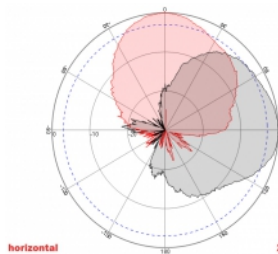

2 x 5 m

Item no. 89890

EAN: 4043619898909

Country of origin: China

Package: Retail Box

Technical details

- Connectors: 2 x SMA plug
- GSM, UMTS, LTE, ZigBee, DECT, Z-Wave, NB-IoT, WLAN, Bluetooth, LoRa 868 MHz / 915 MHz, MIMO
- Frequency range:
698 - 960 MHz
1710 - 2700 MHz
- Antenna gain: 8 dBi
- Impedance: 50 Ohm
- VSWR: 2.0
- Polarisation: vertical, horizontal
- HBW horizontal beamwidth: 75°
- VBW vertical beamwidth: 65°
- Cable type: RG-58
- Cable length incl. connectors: ca. 5 m
- Operating temperature: -40 °C ~ 65 °C
- Housing material: ABS
- Weight: ca. 0.7 kg

- Dimensions (LxWxH): ca. 23.7 x 22.9 x 5.0 cm
 - Max. Pole diameter: ca. 5.5 cm
-

System requirements

- Device with two free SMA connectors
-

Package content

- Antenna
- Mounting material:
Nut, washer, mounting bracket and pole mounting bracket

Images

ca. 2 x 5 m

General

Mounting type:	pole wall
Suitable for indoor:	yes
Suitable for outdoor:	yes

Technical characteristics

Frequency range:	1710 - 2700 MHz 698 MHz - 960 MHz
Antenna gain:	8 dBi
Beam width horizontal:	75°
Beam width vertical:	65°
Impedance:	50 Ω
Operating temperature:	-40 °C ~ 60 °C
Polarisation:	vertical horizontal
Power handling:	50 W
VSWR:	2.0

Physical characteristics

Antenna type:	directional
Housing material:	ABS
Weight:	0.7 kg
Cable type:	RG-58
Cable attenuation:	0.6 dB @ 1 GHz per meter
Cable colour:	black
Cable length incl. connector:	5 m
Length:	23.7 cm