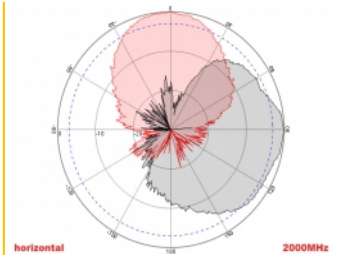

2 x 5 m

Item no. 89890

EAN: 4043619898909

Country of origin: China

Package: Retail Box

Technical details

- Connectors: 2 x SMA plug
- GSM, UMTS, LTE, ZigBee, DECT, Z-Wave, NB-IoT, WLAN, Bluetooth, LoRa 868 MHz / 915 MHz, MIMO
- Frequency range:
698 - 960 MHz
1710 - 2700 MHz
- Antenna gain: 8 dBi
- Impedance: 50 Ohm
- VSWR: 2.0
- Polarisation: vertical, horizontal
- HBW horizontal beamwidth: 75°
- VBW vertical beamwidth: 65°
- Cable type: RG-58
- Cable length incl. connectors: ca. 5 m
- Operating temperature: -40 °C ~ 65 °C
- Housing material: ABS
- Weight: ca. 0.7 kg

- Dimensions (LxWxH): ca. 23.7 x 22.9 x 5.0 cm
 - Max. Pole diameter: ca. 5.5 cm
-

System requirements

- Device with two free SMA connectors
-

Package content

- Antenna
- Mounting material:
Nut, washer, mounting bracket and pole mounting bracket

Images

ca. 2 x 5 m

General

Mounting type:	pole wall
Suitable for indoor:	yes
Suitable for outdoor:	yes

Technical characteristics

Frequency range:	1710 - 2700 MHz 698 MHz - 960 MHz
Antenna gain:	8 dBi
Beam width horizontal:	75°
Beam width vertical:	65°
Impedance:	50 Ω
Operating temperature:	-40 °C ~ 60 °C
Polarisation:	vertical horizontal
Power handling:	50 W
VSWR:	2.0

Physical characteristics

Antenna type:	directional
Housing material:	ABS
Weight:	0.7 kg
Cable type:	RG-58
Cable attenuation:	0.6 dB @ 1 GHz per meter
Cable colour:	black
Cable length incl. connector:	5 m
Length:	23.7 cm