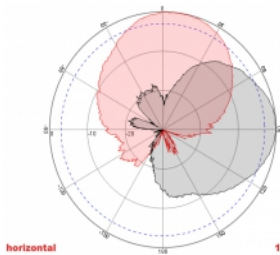

2 x 5 m

Item no. 89890

EAN: 4043619898909

Country of origin: China

Package: Retail Box

Technical details

- Connectors: 2 x SMA plug
- GSM, UMTS, LTE, ZigBee, DECT, Z-Wave, NB-IoT, WLAN, Bluetooth, LoRa 868 MHz / 915 MHz, MIMO
- Frequency range:
698 - 960 MHz
1710 - 2700 MHz
- Antenna gain: 8 dBi
- Impedance: 50 Ohm
- VSWR: 2.0
- Polarisation: vertical, horizontal
- HBW horizontal beamwidth: 75°
- VBW vertical beamwidth: 65°
- Cable type: RG-58
- Cable length incl. connectors: ca. 5 m
- Operating temperature: -40 °C ~ 65 °C
- Housing material: ABS
- Weight: ca. 0.7 kg

- Dimensions (LxWxH): ca. 23.7 x 22.9 x 5.0 cm
 - Max. Pole diameter: ca. 5.5 cm
-

System requirements

- Device with two free SMA connectors
-

Package content

- Antenna
- Mounting material:
Nut, washer, mounting bracket and pole mounting bracket

Images

ca. 2 x 5 m

General

Mounting type:	pole wall
Suitable for indoor:	yes
Suitable for outdoor:	yes

Technical characteristics

Frequency range:	1710 - 2700 MHz 698 MHz - 960 MHz
Antenna gain:	8 dBi
Beam width horizontal:	75°
Beam width vertical:	65°
Impedance:	50 Ω
Operating temperature:	-40 °C ~ 60 °C
Polarisation:	vertical horizontal
Power handling:	50 W
VSWR:	2.0

Physical characteristics

Antenna type:	directional
Housing material:	ABS
Weight:	0.7 kg
Cable type:	RG-58
Cable attenuation:	0.6 dB @ 1 GHz per meter
Cable colour:	black
Cable length incl. connector:	5 m
Length:	23.7 cm