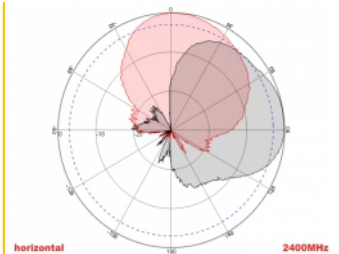

2 x 5 m

Item no. 89890

EAN: 4043619898909

Country of origin: China

Package: Retail Box

Technical details

- Connectors: 2 x SMA plug
- GSM, UMTS, LTE, ZigBee, DECT, Z-Wave, NB-IoT, WLAN, Bluetooth, LoRa 868 MHz / 915 MHz, MIMO
- Frequency range:
698 - 960 MHz
1710 - 2700 MHz
- Antenna gain: 8 dBi
- Impedance: 50 Ohm
- VSWR: 2.0
- Polarisation: vertical, horizontal
- HBW horizontal beamwidth: 75°
- VBW vertical beamwidth: 65°
- Cable type: RG-58
- Cable length incl. connectors: ca. 5 m
- Operating temperature: -40 °C ~ 65 °C
- Housing material: ABS
- Weight: ca. 0.7 kg

- Dimensions (LxWxH): ca. 23.7 x 22.9 x 5.0 cm
 - Max. Pole diameter: ca. 5.5 cm
-

System requirements

- Device with two free SMA connectors
-

Package content

- Antenna
- Mounting material:
Nut, washer, mounting bracket and pole mounting bracket

Images

ca. 2 x 5 m

General

Mounting type:	pole wall
Suitable for indoor:	yes
Suitable for outdoor:	yes

Technical characteristics

Frequency range:	1710 - 2700 MHz 698 MHz - 960 MHz
Antenna gain:	8 dBi
Beam width horizontal:	75°
Beam width vertical:	65°
Impedance:	50 Ω
Operating temperature:	-40 °C ~ 60 °C
Polarisation:	vertical horizontal
Power handling:	50 W
VSWR:	2.0

Physical characteristics

Antenna type:	directional
Housing material:	ABS
Weight:	0.7 kg
Cable type:	RG-58
Cable attenuation:	0.6 dB @ 1 GHz per meter
Cable colour:	black
Cable length incl. connector:	5 m
Length:	23.7 cm