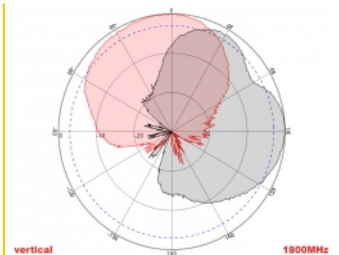

2 x 5 m

Item no. 89890

EAN: 4043619898909

Country of origin: China

Package: Retail Box

Technical details

- Connectors: 2 x SMA plug
- GSM, UMTS, LTE, ZigBee, DECT, Z-Wave, NB-IoT, WLAN, Bluetooth, LoRa 868 MHz / 915 MHz, MIMO
- Frequency range:
698 - 960 MHz
1710 - 2700 MHz
- Antenna gain: 8 dBi
- Impedance: 50 Ohm
- VSWR: 2.0
- Polarisation: vertical, horizontal
- HBW horizontal beamwidth: 75°
- VBW vertical beamwidth: 65°
- Cable type: RG-58
- Cable length incl. connectors: ca. 5 m
- Operating temperature: -40 °C ~ 65 °C
- Housing material: ABS
- Weight: ca. 0.7 kg

- Dimensions (LxWxH): ca. 23.7 x 22.9 x 5.0 cm
 - Max. Pole diameter: ca. 5.5 cm
-

System requirements

- Device with two free SMA connectors
-

Package content

- Antenna
- Mounting material:
Nut, washer, mounting bracket and pole mounting bracket

Images

ca. 2 x 5 m

General

Mounting type:	pole wall
Suitable for indoor:	yes
Suitable for outdoor:	yes

Technical characteristics

Frequency range:	1710 - 2700 MHz 698 MHz - 960 MHz
Antenna gain:	8 dBi
Beam width horizontal:	75°
Beam width vertical:	65°
Impedance:	50 Ω
Operating temperature:	-40 °C ~ 60 °C
Polarisation:	vertical horizontal
Power handling:	50 W
VSWR:	2.0

Physical characteristics

Antenna type:	directional
Housing material:	ABS
Weight:	0.7 kg
Cable type:	RG-58
Cable attenuation:	0.6 dB @ 1 GHz per meter
Cable colour:	black
Cable length incl. connector:	5 m
Length:	23.7 cm