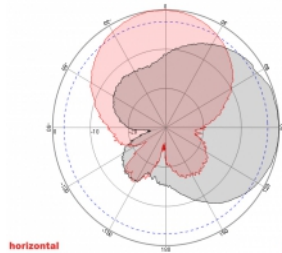

2 x 5 m

Item no. 89890

EAN: 4043619898909

Country of origin: China

Package: Retail Box

Technical details

- Connectors: 2 x SMA plug
- GSM, UMTS, LTE, ZigBee, DECT, Z-Wave, NB-IoT, WLAN, Bluetooth, LoRa 868 MHz / 915 MHz, MIMO
- Frequency range:
698 - 960 MHz
1710 - 2700 MHz
- Antenna gain: 8 dBi
- Impedance: 50 Ohm
- VSWR: 2.0
- Polarisation: vertical, horizontal
- HBW horizontal beamwidth: 75°
- VBW vertical beamwidth: 65°
- Cable type: RG-58
- Cable length incl. connectors: ca. 5 m
- Operating temperature: -40 °C ~ 65 °C
- Housing material: ABS
- Weight: ca. 0.7 kg

- Dimensions (LxWxH): ca. 23.7 x 22.9 x 5.0 cm
 - Max. Pole diameter: ca. 5.5 cm
-

System requirements

- Device with two free SMA connectors
-

Package content

- Antenna
- Mounting material:
Nut, washer, mounting bracket and pole mounting bracket

Images

ca. 2 x 5 m

General

Mounting type:	pole wall
Suitable for indoor:	yes
Suitable for outdoor:	yes

Technical characteristics

Frequency range:	1710 - 2700 MHz 698 MHz - 960 MHz
Antenna gain:	8 dBi
Beam width horizontal:	75°
Beam width vertical:	65°
Impedance:	50 Ω
Operating temperature:	-40 °C ~ 60 °C
Polarisation:	vertical horizontal
Power handling:	50 W
VSWR:	2.0

Physical characteristics

Antenna type:	directional
Housing material:	ABS
Weight:	0.7 kg
Cable type:	RG-58
Cable attenuation:	0.6 dB @ 1 GHz per meter
Cable colour:	black
Cable length incl. connector:	5 m
Length:	23.7 cm