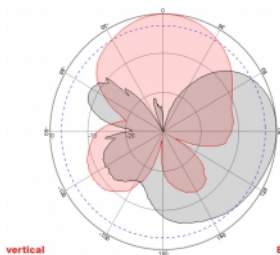

2 x 5 m

Item no. 89890

EAN: 4043619898909

Country of origin: China

Package: Retail Box

Technical details

- Connectors: 2 x SMA plug
- GSM, UMTS, LTE, ZigBee, DECT, Z-Wave, NB-IoT, WLAN, Bluetooth, LoRa 868 MHz / 915 MHz, MIMO
- Frequency range:
698 - 960 MHz
1710 - 2700 MHz
- Antenna gain: 8 dBi
- Impedance: 50 Ohm
- VSWR: 2.0
- Polarisation: vertical, horizontal
- HBW horizontal beamwidth: 75°
- VBW vertical beamwidth: 65°
- Cable type: RG-58
- Cable length incl. connectors: ca. 5 m
- Operating temperature: -40 °C ~ 65 °C
- Housing material: ABS
- Weight: ca. 0.7 kg

- Dimensions (LxWxH): ca. 23.7 x 22.9 x 5.0 cm
 - Max. Pole diameter: ca. 5.5 cm
-

System requirements

- Device with two free SMA connectors
-

Package content

- Antenna
- Mounting material:
Nut, washer, mounting bracket and pole mounting bracket

Images

ca. 2 x 5 m

General

Mounting type:	pole wall
Suitable for indoor:	yes
Suitable for outdoor:	yes

Technical characteristics

Frequency range:	1710 - 2700 MHz 698 MHz - 960 MHz
Antenna gain:	8 dBi
Beam width horizontal:	75°
Beam width vertical:	65°
Impedance:	50 Ω
Operating temperature:	-40 °C ~ 60 °C
Polarisation:	vertical horizontal
Power handling:	50 W
VSWR:	2.0

Physical characteristics

Antenna type:	directional
Housing material:	ABS
Weight:	0.7 kg
Cable type:	RG-58
Cable attenuation:	0.6 dB @ 1 GHz per meter
Cable colour:	black
Cable length incl. connector:	5 m
Length:	23.7 cm