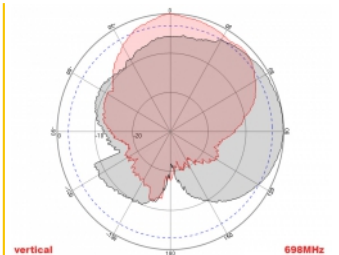

2 x 5 m

Item no. 89890

EAN: 4043619898909

Country of origin: China

Package: Retail Box

Technical details

- Connectors: 2 x SMA plug
- GSM, UMTS, LTE, ZigBee, DECT, Z-Wave, NB-IoT, WLAN, Bluetooth, LoRa 868 MHz / 915 MHz, MIMO
- Frequency range:
698 - 960 MHz
1710 - 2700 MHz
- Antenna gain: 8 dBi
- Impedance: 50 Ohm
- VSWR: 2.0
- Polarisation: vertical, horizontal
- HBW horizontal beamwidth: 75°
- VBW vertical beamwidth: 65°
- Cable type: RG-58
- Cable length incl. connectors: ca. 5 m
- Operating temperature: -40 °C ~ 65 °C
- Housing material: ABS
- Weight: ca. 0.7 kg

- Dimensions (LxWxH): ca. 23.7 x 22.9 x 5.0 cm
 - Max. Pole diameter: ca. 5.5 cm
-

System requirements

- Device with two free SMA connectors
-

Package content

- Antenna
- Mounting material:
Nut, washer, mounting bracket and pole mounting bracket

Images

ca. 2 x 5 m

General

Mounting type:	pole wall
Suitable for indoor:	yes
Suitable for outdoor:	yes

Technical characteristics

Frequency range:	1710 - 2700 MHz 698 MHz - 960 MHz
Antenna gain:	8 dBi
Beam width horizontal:	75°
Beam width vertical:	65°
Impedance:	50 Ω
Operating temperature:	-40 °C ~ 60 °C
Polarisation:	vertical horizontal
Power handling:	50 W
VSWR:	2.0

Physical characteristics

Antenna type:	directional
Housing material:	ABS
Weight:	0.7 kg
Cable type:	RG-58
Cable attenuation:	0.6 dB @ 1 GHz per meter
Cable colour:	black
Cable length incl. connector:	5 m
Length:	23.7 cm