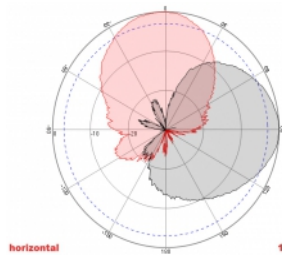

2 x 5 m

Item no. 89890

EAN: 4043619898909

Country of origin: China

Package: Retail Box

Technical details

- Connectors: 2 x SMA plug
- GSM, UMTS, LTE, ZigBee, DECT, Z-Wave, NB-IoT, WLAN, Bluetooth, LoRa 868 MHz / 915 MHz, MIMO
- Frequency range:
698 - 960 MHz
1710 - 2700 MHz
- Antenna gain: 8 dBi
- Impedance: 50 Ohm
- VSWR: 2.0
- Polarisation: vertical, horizontal
- HBW horizontal beamwidth: 75°
- VBW vertical beamwidth: 65°
- Cable type: RG-58
- Cable length incl. connectors: ca. 5 m
- Operating temperature: -40 °C ~ 65 °C
- Housing material: ABS
- Weight: ca. 0.7 kg

- Dimensions (LxWxH): ca. 23.7 x 22.9 x 5.0 cm
 - Max. Pole diameter: ca. 5.5 cm
-

System requirements

- Device with two free SMA connectors
-

Package content

- Antenna
- Mounting material:
Nut, washer, mounting bracket and pole mounting bracket

Images

ca. 2 x 5 m

General

Mounting type:	pole wall
Suitable for indoor:	yes
Suitable for outdoor:	yes

Technical characteristics

Frequency range:	1710 - 2700 MHz 698 MHz - 960 MHz
Antenna gain:	8 dBi
Beam width horizontal:	75°
Beam width vertical:	65°
Impedance:	50 Ω
Operating temperature:	-40 °C ~ 60 °C
Polarisation:	vertical horizontal
Power handling:	50 W
VSWR:	2.0

Physical characteristics

Antenna type:	directional
Housing material:	ABS
Weight:	0.7 kg
Cable type:	RG-58
Cable attenuation:	0.6 dB @ 1 GHz per meter
Cable colour:	black
Cable length incl. connector:	5 m
Length:	23.7 cm