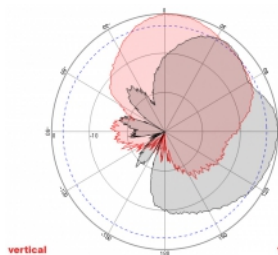

2 x 5 m

Item no. 89890

EAN: 4043619898909

Country of origin: China

Package: Retail Box

Technical details

- Connectors: 2 x SMA plug
- GSM, UMTS, LTE, ZigBee, DECT, Z-Wave, NB-IoT, WLAN, Bluetooth, LoRa 868 MHz / 915 MHz, MIMO
- Frequency range:
698 - 960 MHz
1710 - 2700 MHz
- Antenna gain: 8 dBi
- Impedance: 50 Ohm
- VSWR: 2.0
- Polarisation: vertical, horizontal
- HBW horizontal beamwidth: 75°
- VBW vertical beamwidth: 65°
- Cable type: RG-58
- Cable length incl. connectors: ca. 5 m
- Operating temperature: -40 °C ~ 65 °C
- Housing material: ABS
- Weight: ca. 0.7 kg

- Dimensions (LxWxH): ca. 23.7 x 22.9 x 5.0 cm
 - Max. Pole diameter: ca. 5.5 cm
-

System requirements

- Device with two free SMA connectors
-

Package content

- Antenna
- Mounting material:
Nut, washer, mounting bracket and pole mounting bracket

Images

ca. 2 x 5 m

General

Mounting type:	pole wall
Suitable for indoor:	yes
Suitable for outdoor:	yes

Technical characteristics

Frequency range:	1710 - 2700 MHz 698 MHz - 960 MHz
Antenna gain:	8 dBi
Beam width horizontal:	75°
Beam width vertical:	65°
Impedance:	50 Ω
Operating temperature:	-40 °C ~ 60 °C
Polarisation:	vertical horizontal
Power handling:	50 W
VSWR:	2.0

Physical characteristics

Antenna type:	directional
Housing material:	ABS
Weight:	0.7 kg
Cable type:	RG-58
Cable attenuation:	0.6 dB @ 1 GHz per meter
Cable colour:	black
Cable length incl. connector:	5 m
Length:	23.7 cm