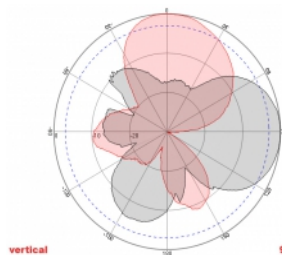

2 x 5 m

Item no. 89890

EAN: 4043619898909

Country of origin: China

Package: Retail Box

Technical details

- Connectors: 2 x SMA plug
- GSM, UMTS, LTE, ZigBee, DECT, Z-Wave, NB-IoT, WLAN, Bluetooth, LoRa 868 MHz / 915 MHz, MIMO
- Frequency range:
698 - 960 MHz
1710 - 2700 MHz
- Antenna gain: 8 dBi
- Impedance: 50 Ohm
- VSWR: 2.0
- Polarisation: vertical, horizontal
- HBW horizontal beamwidth: 75°
- VBW vertical beamwidth: 65°
- Cable type: RG-58
- Cable length incl. connectors: ca. 5 m
- Operating temperature: -40 °C ~ 65 °C
- Housing material: ABS
- Weight: ca. 0.7 kg

- Dimensions (LxWxH): ca. 23.7 x 22.9 x 5.0 cm
 - Max. Pole diameter: ca. 5.5 cm
-

System requirements

- Device with two free SMA connectors
-

Package content

- Antenna
- Mounting material:
Nut, washer, mounting bracket and pole mounting bracket

Images

ca. 2 x 5 m

General

Mounting type:	pole wall
Suitable for indoor:	yes
Suitable for outdoor:	yes

Technical characteristics

Frequency range:	1710 - 2700 MHz 698 MHz - 960 MHz
Antenna gain:	8 dBi
Beam width horizontal:	75°
Beam width vertical:	65°
Impedance:	50 Ω
Operating temperature:	-40 °C ~ 60 °C
Polarisation:	vertical horizontal
Power handling:	50 W
VSWR:	2.0

Physical characteristics

Antenna type:	directional
Housing material:	ABS
Weight:	0.7 kg
Cable type:	RG-58
Cable attenuation:	0.6 dB @ 1 GHz per meter
Cable colour:	black
Cable length incl. connector:	5 m
Length:	23.7 cm