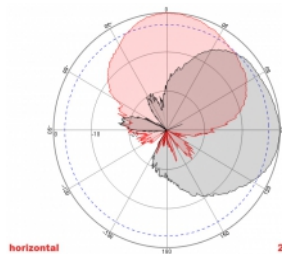

2 x 5 m

Item no. 89890

EAN: 4043619898909

Country of origin: China

Package: Retail Box

Technical details

- Connectors: 2 x SMA plug
- GSM, UMTS, LTE, ZigBee, DECT, Z-Wave, NB-IoT, WLAN, Bluetooth, LoRa 868 MHz / 915 MHz, MIMO
- Frequency range:
698 - 960 MHz
1710 - 2700 MHz
- Antenna gain: 8 dBi
- Impedance: 50 Ohm
- VSWR: 2.0
- Polarisation: vertical, horizontal
- HBW horizontal beamwidth: 75°
- VBW vertical beamwidth: 65°
- Cable type: RG-58
- Cable length incl. connectors: ca. 5 m
- Operating temperature: -40 °C ~ 65 °C
- Housing material: ABS
- Weight: ca. 0.7 kg

- Dimensions (LxWxH): ca. 23.7 x 22.9 x 5.0 cm
 - Max. Pole diameter: ca. 5.5 cm
-

System requirements

- Device with two free SMA connectors
-

Package content

- Antenna
- Mounting material:
Nut, washer, mounting bracket and pole mounting bracket

Images

ca. 2 x 5 m

General

Mounting type:	pole wall
Suitable for indoor:	yes
Suitable for outdoor:	yes

Technical characteristics

Frequency range:	1710 - 2700 MHz 698 MHz - 960 MHz
Antenna gain:	8 dBi
Beam width horizontal:	75°
Beam width vertical:	65°
Impedance:	50 Ω
Operating temperature:	-40 °C ~ 60 °C
Polarisation:	vertical horizontal
Power handling:	50 W
VSWR:	2.0

Physical characteristics

Antenna type:	directional
Housing material:	ABS
Weight:	0.7 kg
Cable type:	RG-58
Cable attenuation:	0.6 dB @ 1 GHz per meter
Cable colour:	black
Cable length incl. connector:	5 m
Length:	23.7 cm