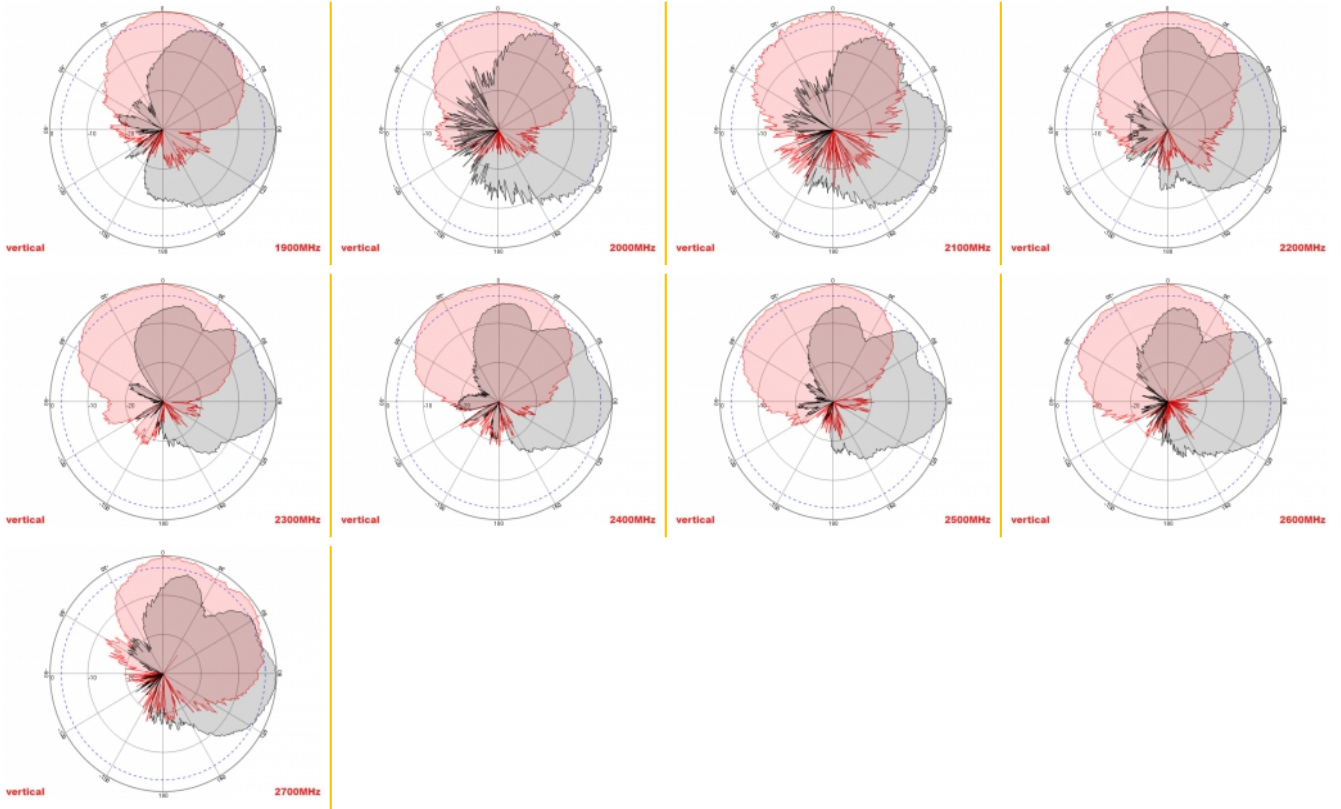

2 x 5 m

Item no. 89890

EAN: 4043619898909

Country of origin: China

Package: Retail Box

Technical details

- Connectors: 2 x SMA plug
- GSM, UMTS, LTE, ZigBee, DECT, Z-Wave, NB-IoT, WLAN, Bluetooth, LoRa 868 MHz / 915 MHz, MIMO
- Frequency range:
698 - 960 MHz
1710 - 2700 MHz
- Antenna gain: 8 dBi
- Impedance: 50 Ohm
- VSWR: 2.0
- Polarisation: vertical, horizontal
- HBW horizontal beamwidth: 75°
- VBW vertical beamwidth: 65°
- Cable type: RG-58
- Cable length incl. connectors: ca. 5 m
- Operating temperature: -40 °C ~ 65 °C
- Housing material: ABS
- Weight: ca. 0.7 kg

- Dimensions (LxWxH): ca. 23.7 x 22.9 x 5.0 cm
 - Max. Pole diameter: ca. 5.5 cm
-

System requirements

- Device with two free SMA connectors
-

Package content

- Antenna
- Mounting material:
Nut, washer, mounting bracket and pole mounting bracket

Images

ca. 2 x 5 m

General

Mounting type:	pole wall
Suitable for indoor:	yes
Suitable for outdoor:	yes

Technical characteristics

Frequency range:	1710 - 2700 MHz 698 MHz - 960 MHz
Antenna gain:	8 dBi
Beam width horizontal:	75°
Beam width vertical:	65°
Impedance:	50 Ω
Operating temperature:	-40 °C ~ 60 °C
Polarisation:	vertical horizontal
Power handling:	50 W
VSWR:	2.0

Physical characteristics

Antenna type:	directional
Housing material:	ABS
Weight:	0.7 kg
Cable type:	RG-58
Cable attenuation:	0.6 dB @ 1 GHz per meter
Cable colour:	black
Cable length incl. connector:	5 m
Length:	23.7 cm