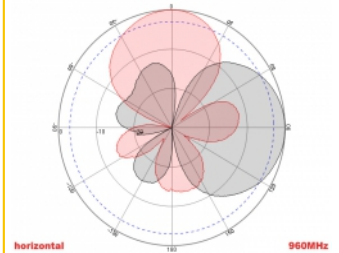

2 x 5 m

Item no. 89890

EAN: 4043619898909

Country of origin: China

Package: Retail Box

Technical details

- Connectors: 2 x SMA plug
- GSM, UMTS, LTE, ZigBee, DECT, Z-Wave, NB-IoT, WLAN, Bluetooth, LoRa 868 MHz / 915 MHz, MIMO
- Frequency range:
698 - 960 MHz
1710 - 2700 MHz
- Antenna gain: 8 dBi
- Impedance: 50 Ohm
- VSWR: 2.0
- Polarisation: vertical, horizontal
- HBW horizontal beamwidth: 75°
- VBW vertical beamwidth: 65°
- Cable type: RG-58
- Cable length incl. connectors: ca. 5 m
- Operating temperature: -40 °C ~ 65 °C
- Housing material: ABS
- Weight: ca. 0.7 kg

- Dimensions (LxWxH): ca. 23.7 x 22.9 x 5.0 cm
 - Max. Pole diameter: ca. 5.5 cm
-

System requirements

- Device with two free SMA connectors
-

Package content

- Antenna
- Mounting material:
Nut, washer, mounting bracket and pole mounting bracket

Images

ca. 2 x 5 m

General

Mounting type:	pole wall
Suitable for indoor:	yes
Suitable for outdoor:	yes

Technical characteristics

Frequency range:	1710 - 2700 MHz 698 MHz - 960 MHz
Antenna gain:	8 dBi
Beam width horizontal:	75°
Beam width vertical:	65°
Impedance:	50 Ω
Operating temperature:	-40 °C ~ 60 °C
Polarisation:	vertical horizontal
Power handling:	50 W
VSWR:	2.0

Physical characteristics

Antenna type:	directional
Housing material:	ABS
Weight:	0.7 kg
Cable type:	RG-58
Cable attenuation:	0.6 dB @ 1 GHz per meter
Cable colour:	black
Cable length incl. connector:	5 m
Length:	23.7 cm