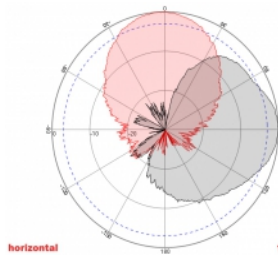

2 x 5 m

Item no. 89890

EAN: 4043619898909

Country of origin: China

Package: Retail Box

Technical details

- Connectors: 2 x SMA plug
- GSM, UMTS, LTE, ZigBee, DECT, Z-Wave, NB-IoT, WLAN, Bluetooth, LoRa 868 MHz / 915 MHz, MIMO
- Frequency range:
698 - 960 MHz
1710 - 2700 MHz
- Antenna gain: 8 dBi
- Impedance: 50 Ohm
- VSWR: 2.0
- Polarisation: vertical, horizontal
- HBW horizontal beamwidth: 75°
- VBW vertical beamwidth: 65°
- Cable type: RG-58
- Cable length incl. connectors: ca. 5 m
- Operating temperature: -40 °C ~ 65 °C
- Housing material: ABS
- Weight: ca. 0.7 kg

- Dimensions (LxWxH): ca. 23.7 x 22.9 x 5.0 cm
 - Max. Pole diameter: ca. 5.5 cm
-

System requirements

- Device with two free SMA connectors
-

Package content

- Antenna
- Mounting material:
Nut, washer, mounting bracket and pole mounting bracket

Images

ca. 2 x 5 m

General

Mounting type:	pole wall
Suitable for indoor:	yes
Suitable for outdoor:	yes

Technical characteristics

Frequency range:	1710 - 2700 MHz 698 MHz - 960 MHz
Antenna gain:	8 dBi
Beam width horizontal:	75°
Beam width vertical:	65°
Impedance:	50 Ω
Operating temperature:	-40 °C ~ 60 °C
Polarisation:	vertical horizontal
Power handling:	50 W
VSWR:	2.0

Physical characteristics

Antenna type:	directional
Housing material:	ABS
Weight:	0.7 kg
Cable type:	RG-58
Cable attenuation:	0.6 dB @ 1 GHz per meter
Cable colour:	black
Cable length incl. connector:	5 m
Length:	23.7 cm