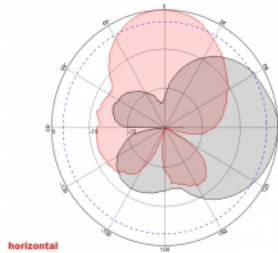

2 x 5 m

Item no. 89890

EAN: 4043619898909

Country of origin: China

Package: Retail Box

Technical details

- Connectors: 2 x SMA plug
- GSM, UMTS, LTE, ZigBee, DECT, Z-Wave, NB-IoT, WLAN, Bluetooth, LoRa 868 MHz / 915 MHz, MIMO
- Frequency range:
698 - 960 MHz
1710 - 2700 MHz
- Antenna gain: 8 dBi
- Impedance: 50 Ohm
- VSWR: 2.0
- Polarisation: vertical, horizontal
- HBW horizontal beamwidth: 75°
- VBW vertical beamwidth: 65°
- Cable type: RG-58
- Cable length incl. connectors: ca. 5 m
- Operating temperature: -40 °C ~ 65 °C
- Housing material: ABS
- Weight: ca. 0.7 kg

- Dimensions (LxWxH): ca. 23.7 x 22.9 x 5.0 cm
 - Max. Pole diameter: ca. 5.5 cm
-

System requirements

- Device with two free SMA connectors
-

Package content

- Antenna
- Mounting material:
Nut, washer, mounting bracket and pole mounting bracket

Images

ca. 2 x 5 m

General

Mounting type:	pole wall
Suitable for indoor:	yes
Suitable for outdoor:	yes

Technical characteristics

Frequency range:	1710 - 2700 MHz 698 MHz - 960 MHz
Antenna gain:	8 dBi
Beam width horizontal:	75°
Beam width vertical:	65°
Impedance:	50 Ω
Operating temperature:	-40 °C ~ 60 °C
Polarisation:	vertical horizontal
Power handling:	50 W
VSWR:	2.0

Physical characteristics

Antenna type:	directional
Housing material:	ABS
Weight:	0.7 kg
Cable type:	RG-58
Cable attenuation:	0.6 dB @ 1 GHz per meter
Cable colour:	black
Cable length incl. connector:	5 m
Length:	23.7 cm