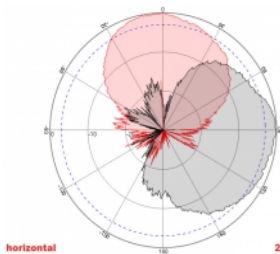

2 x 5 m

Item no. 89890

EAN: 4043619898909

Country of origin: China

Package: Retail Box

Technical details

- Connectors: 2 x SMA plug
- GSM, UMTS, LTE, ZigBee, DECT, Z-Wave, NB-IoT, WLAN, Bluetooth, LoRa 868 MHz / 915 MHz, MIMO
- Frequency range:
698 - 960 MHz
1710 - 2700 MHz
- Antenna gain: 8 dBi
- Impedance: 50 Ohm
- VSWR: 2.0
- Polarisation: vertical, horizontal
- HBW horizontal beamwidth: 75°
- VBW vertical beamwidth: 65°
- Cable type: RG-58
- Cable length incl. connectors: ca. 5 m
- Operating temperature: -40 °C ~ 65 °C
- Housing material: ABS
- Weight: ca. 0.7 kg

- Dimensions (LxWxH): ca. 23.7 x 22.9 x 5.0 cm
 - Max. Pole diameter: ca. 5.5 cm
-

System requirements

- Device with two free SMA connectors
-

Package content

- Antenna
- Mounting material:
Nut, washer, mounting bracket and pole mounting bracket

Images

ca. 2 x 5 m

General

Mounting type:	pole wall
Suitable for indoor:	yes
Suitable for outdoor:	yes

Technical characteristics

Frequency range:	1710 - 2700 MHz 698 MHz - 960 MHz
Antenna gain:	8 dBi
Beam width horizontal:	75°
Beam width vertical:	65°
Impedance:	50 Ω
Operating temperature:	-40 °C ~ 60 °C
Polarisation:	vertical horizontal
Power handling:	50 W
VSWR:	2.0

Physical characteristics

Antenna type:	directional
Housing material:	ABS
Weight:	0.7 kg
Cable type:	RG-58
Cable attenuation:	0.6 dB @ 1 GHz per meter
Cable colour:	black
Cable length incl. connector:	5 m
Length:	23.7 cm