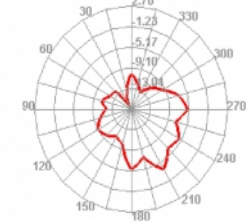

2400.000MHz E1

2450.000MHz E2