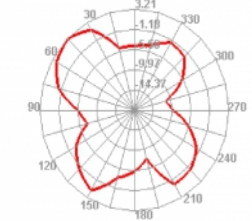

2450.000MHz E2

2500.000MHz H