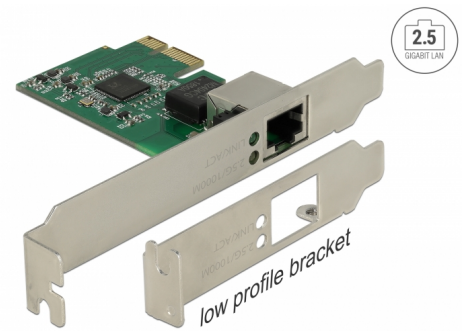

Delock PCI Express x1 Card 1 x RJ45 2.5 Gigabit LAN RTL8125

Description

The PCI Express card by Delock offers one network port with a data transfer rate up to 2500 Mbps.

NBASE-T for higher speed

Modern services and new technologies require higher bandwidths. NBASE-T technology enables speeds of 1 Gbps and 2.5 Gbps with conventional networking cables. The best possible transmission rate is set automatically.

Item no. 89531

EAN: 4043619895311

Country of origin: China

Package: Retail Box

Technical details

- Connectors:
 - external: 1 x 2.5 Gigabit LAN RJ45 jack
 - internal: 1 x PCI Express x1, V2.1
- Chipset: Realtek RTL8125
- Data transfer rate:
 - Fast Ethernet up to 100 Mbps (Half/Full Duplex)
 - Gigabit Ethernet up to 1000 Mbps (Half/Full Duplex)
 - NBASE-T with up to 2.5 Gbps (Half/Full Duplex)
 - PCI Express x1 up to 2.5 Gbps
- Compatible with IEEE 802.3, IEEE 802.3u, IEEE 802.3ab
- Supports Wake On LAN (WOL)
- Supports IEEE 802.1P layer 2 priority encoding
- Supports IEEE 802.3x full duplex flow control
- Supports IEEE 802.1Q Virtual LAN (VLAN)
- Supports 9k Jumbo Frames
- Supports PXE
- LED indicator for power and activity

Interface

| | |
|-----------|---------------------------|
| External: | 1 x Gigabit LAN RJ45 jack |
| Internal: | 1 x PCI Express x1, V2.1 |

Technical characteristics

| | |
|---------------------|--|
| Chipset: | Realtek RTL8125 |
| Data transfer rate: | Fast Ethernet up to 100 Mbps Gigabit Ethernet up to 1 Gbps Gigabit Ethernet up to 2.5 Gbps |