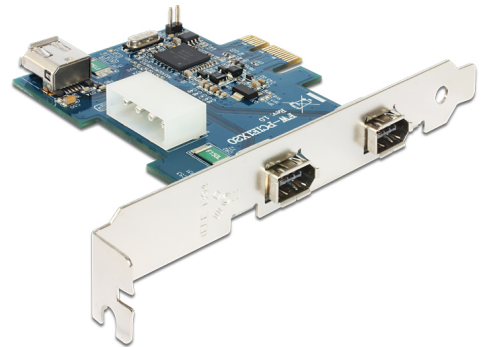

Delock PCI Express Card > FireWire A 2+1 Port

Description

The Delock PCI Express card expands your PC by two external FireWire 400 ports as well as one internal FireWire 400 port. You can connect devices like e.g. external enclosure, digital cameras, camcorder, adapter, etc. to the card.

Item no. 89351

EAN: 4043619893515

Country of origin: Taiwan,
Republic of China

Package: Poly bag

Technical details

- IOI item number: FW-PCIE1X20
- Connector:
 - external: 2 x FireWire 1394A Specification
 - internal: 1 x FireWire 1394A Specification
 - 1 x 4 pin Molex power connector
 - 1 x PCI Express x1, V1.1
- Data transfer rate up to 400 Mb/s
- Supports OHCI specifications 1.1