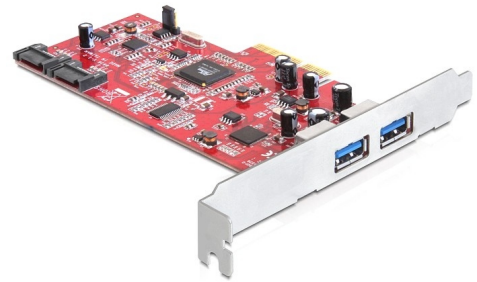

# Delock PCI Express Card > 2 x external USB 3.0, 2 x internal SATA 6 Gb/s

## Description

The Delock PCI Express card expands your PC by two external USB 3.0 ports and two internal SATA ports. You can connect devices like e.g. docking station, card reader, hard drives, DVD-drives etc. to the card.

## Technical details

- Asmedia chipset
- 2 x external USB 3.0 type A
- 2 x internal SATA 6 Gb/s
- Data transfer rate:
  - USB 3.0 up to 5 Gb/s
  - SATA up to 6 Gb/s
  - PCI Express x4 up to 1000 MB/s
- PCI Express x4
- Supports PCI Express 2.0
- Not bootable
- Hot Swap