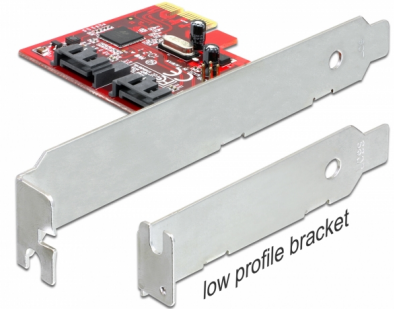

# Delock PCI Express Card > 2 x internal SATA 6 Gb/s

## Description

The Delock PCI Express card expands your PC by two internal SATA ports. You can connect devices like e.g. hard drives, DVD-drives etc. to the card.

**Item no. 89270**

EAN: 4043619892709

Country of origin: Taiwan,  
Republic Of China

## Technical details

- Connectors:  
internal:  
2 x SATA 6 Gb/s 7 pin plug  
1 x PCI Express x1, V2.0
- Chipset: Marvell
- Data transfer rate up to 6 Gb/s
- Supports hard drive with Native Command Queue (NCQ) feature
- Supports ATA, ATAPI
- RAID 0, 1
- Hot Plug