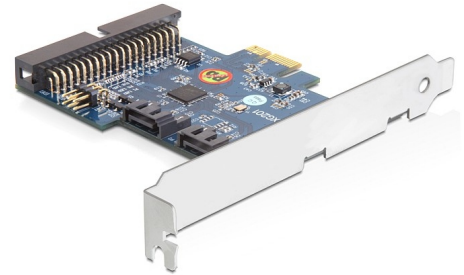

# Delock PCI Express Card > 2 x internal SATA 6 Gb/s, 1 x internal IDE

## Description

The Delock PCIe card by IOI enables your PC by one internal SATA 6 Gb/s ports and one internal IDE port. You can connect several SATA and IDE devices like e.g. hard disk drives, CD-drives, adapter etc. to the card.

## Technical details

- IOI item number: S3-PCIE1XG201
- Connection:
  - 2 x internal SATA 6 Gb/s
  - 1 x internal IDE
- Data transfer rate:
  - SATA up to 6 Gb/s
  - x1 PCI Express up to 2.5 Gb/s
- Supports PCI Express x1 standard
- Supports PCI Express 2.0 specification
- Low profile form factor
- Supports AES 256 encryption