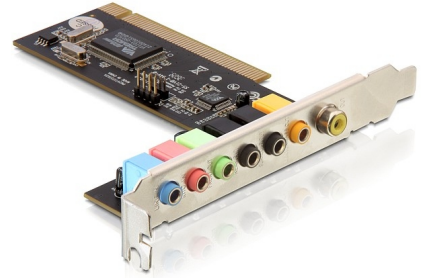

# Delock PCI Sound Card 7.1

## Description

This Delock PCI sound card expands your PC by several sound inputs and outputs and has 8 sound channels. Thus you can connect devices like speaker, headset etc. Using a headset in combination with the sound card it is especially suitable for applications like Skype.

## Technical details

- 8-channel Audio PCI card
- 7 Connectors:  
line in, microphone in, front out, back out, surround out, center/bass out, S/PDIF out
- Full-duplex recording and play-back
- 2 x ADC (analog digital converter) and 8 x DAC (digital analog converter)
- Supports 48/44.1 KHz sampling rate for recording and play-back
- Supports Dolby Digital EX and DTS ES 5.1/7.1
- 32-Bit PCI standard 2.2