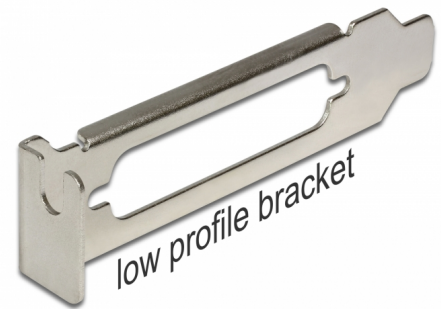

Delock Low Profile Slot Bracket with D-Sub 25 opening

Description

This slot bracket by Delock is an accessory, e.g. for internal parallel cables. A parallel cable can be screwed from an internal connection to the bracket and the connector can be lead outside.

Item no. 89230

EAN: 4043619892303

Country of origin: China

Package: Poly bag

Technical details

- Low profile slot bracket with D-Sub 25 opening
- For installation in a low profile PC slot

System requirements

- PC with a free low profile PC slot

Package content

- Low profile slot bracket