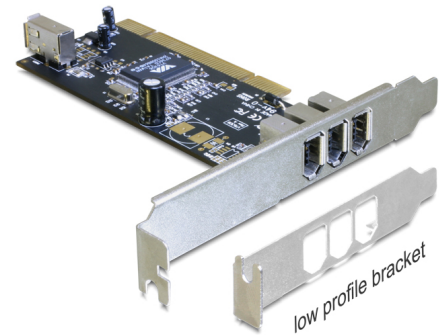

# Delock PCI Card > 3 x external + 1 x internal FireWire A

## Description

The Delock FireWire PCI card expands your PC by three external and one internal FireWire ports. You can connect different FireWire devices, e.g. external hard drives, CDR and CDRW drives, camcorders etc. By using the included low profile bracket, you can also install the PCI card into a Mini-PC.

## Technical details

- Connector:
  - external:
    - 3 x FireWire 1394A 6 pin female
  - internal:
    - 1 x FireWire 1394A 6 pin female
    - 1 x 32-Bit PCI standard 2.2
- Data transfer rate up to 400 Mb/s
- Supports OHCI specifications V1.0 and 1.1
- Hot Plug, Plug & Play