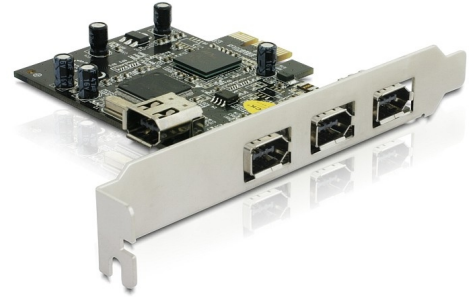

Delock PCI Express Card > FireWire A 3+1 Port

Description

The Delock PCI Express card expands your PC by three external FireWire A ports as well as one internal FireWire A port. You can connect devices like e.g. external enclosure, digital cameras, camcorder, adapter etc. to the card.

Item no. 89132

EAN: 4043619891320

Country of origin: China

Package: Blister

Technical details

- 3 x external FireWire 1394A
- 1 x internal FireWire 1394A
- Data transfer rate up to 400 Mb/s
- Supports OHCI specifications V1.0 and 1.1
- PCI Express x1 standard
- Supports PCI Express 1.0a specification
- Hot Plug, Plug & Play