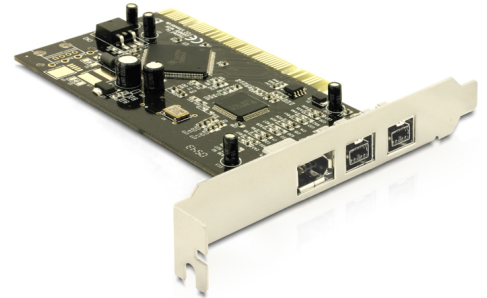

# Delock PCI Card 1 x FireWire A + 2 x FireWire B

## Description

The Delock PCI card expands your PC by two external FireWire 800 and one external FireWire 400 port. You can connect FireWire devices like external enclosure, digital camera, camcorder etc. to the card.

## Technical details

- 2 x external FireWire 1394B
- 1 x external FireWire 1394A
- Data transfer rate:
  - FireWire A up to 400 Mb/s
  - FireWire B up to 800 Mb/s
- 32-Bit PCI standard 2.3
- Hot Plug, Plug & Play