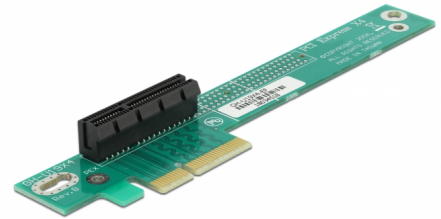

Delock Riser Card PCI Express x4 > x4 90° left angled

Description

The PCI Express riser card by Delock angles the PCI Express slot by 90°. This type of horizontal installation is necessary inside 1U computer cases, where a vertical installation is not possible due to space limitation.

Item no. 89103

EAN: 4043619891030

Country of origin: Taiwan,
Republic of China

Package: Zip poly bag

Technical details

- Connectors:
 - 1 x PCI Express x4 >
 - 1 x PCI Express x4
- For 48.3 cm (19 inches) cases 1U
- Left insertion
- Dimension: mounting height 24 mm, complete height 32 mm
- OS independent, no driver installation necessary