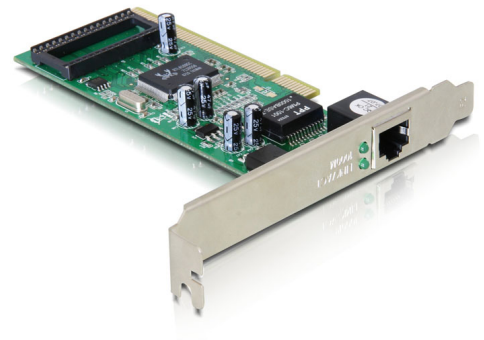

Delock PCI Card > 1 x Gigabit LAN

Description

The Delock PCI Gigabit Lan card enables you a network connection with a data transfer rate up to 1000 Mb/s.

Item no. 89084

EAN: 4043619890842

Country of origin: China

Package: Blister

Technical details

- 1 x Gigabit Lan port
- Compatible with IEEE 802.3, IEEE 802.3u, IEEE 802.3ab
- Data transfer rate up to 10/100/1000 Mb/s
- 32-Bit PCI standard 2.3
- Supports Wake On Lan (WOL)
- Supports IEEE802.3x full duplex flow control
- Supports IEEE802.1Q Virtual LAN (VLAN)