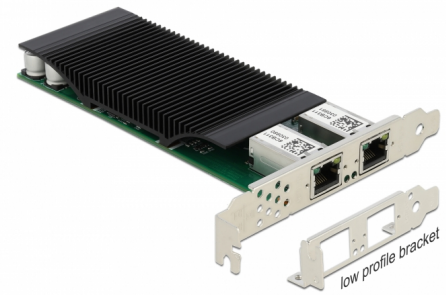

Delock PCI Express x4 Card to 2 x RJ45 Gigabit LAN PoE+ i350

Description

The PCI Express card by Delock offers **two network ports** with a data transfer rate up to **1000 Mbps**.

PoE support

The RJ45 ports support **Power over Ethernet** according to IEEE 802.3af / 802.3at, so power can be supplied to PoE-enabled devices, such as IP cameras or PoE splitters via the network cable.

Item no. 88500

EAN: 4043619885008

Country of origin: China

Package: White Box

Technical details

- Connectors:
 - external: 2 x Gigabit LAN RJ45 jack with screw-nut
 - internal: 1 x PCI Express x4, V2.1
- Chipset: Intel i350
- Data transfer rate:
 - Ethernet up to 10 Mbps (Half/Full Duplex)
 - Fast Ethernet up to 100 Mbps (Half/Full Duplex)
 - Gigabit Ethernet up to 1000 Mbps (Half/Full Duplex)
 - PCI Express x4 up to 16 Gbps
- Suitable for Gigabit Ethernet vision systems
- Supports IEEE 1588 PTP
- Supports IEEE 802.3 / 802.3u / 802.3ab
- Supports IEEE 802.1Q Virtual LAN (VLAN)
- Supports IEEE 802.3az (Energy Efficient Ethernet)
- Supports 9k Jumbo Frames
- Supports PXE
- Supports IEEE 802.3af PoE
- Supports IEEE 802.3at PoE+
- Phantom power (Mode A, pairs 1/2 and 3/6)

- Output power: max. 60 W total
- LED indicator for link and activity

System requirements

- Windows 8.1/8.1-64/10/10-64
- PC with one free PCI Express slot

Package content

- PCI Express card
- Low profile bracket
- Driver CD
- User manual

| | |
|-----------|---------------------------|
| External: | 2 x Gigabit LAN RJ45 jack |
| Internal: | 1 x PCI Express x4, V2.1 |

Technical characteristics

| | |
|---------------------|---|
| Chipset: | Intel® i350 |
| Data transfer rate: | Ethernet up to 10 Mbps Fast Ethernet up to 100 Mbps Gigabit Ethernet up to 1 Gbps |