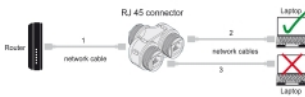

IP68 dust and waterproof

The connection sleeve offers increased protection against dirt and moisture for the connection of the network cables.

Note

The female ports should not be used simultaneously, only one network device can be used at the same time.

Item no. 88143

EAN: 4043619881437

Country of origin: China

Package: Zip poly bag

Technical details

- Connectors:
 - 1 x RJ45 jack
 - 2 x RJ45 jack
- Cat.6 specification
- 1:1 connected
- Y-connector (1 input + 2 outputs)
- Shielded (STP)
- Silicone sealing ring orange
- Protection class: IP68
- For cable diameter: 7.5 mm
- Operating temperature: -40 °C ~ 105 °C
- Material: plastic
- Colour: black
- Dimensions (LxWxH): ca. 135 x 58 x 28 mm

Package content

- Cable connector

Images

General

Specification:	Cat. 6
----------------	--------

Interface

Connector 1:	1 x RJ45 jack
Connector 2:	2 x RJ45 jack

Technical characteristics