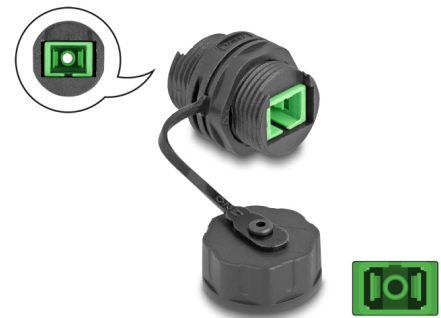

Delock Optical Fiber Cable Connector SC Simplex female to SC Simplex female with protective cap waterproof

Description

This cable connector by Delock can be used to connect or extend two SC Simplex optical fiber cables and is ideal for housing or on a panel.

IP68 dust and waterproof

The coupler offers increased protection against dirt and moisture for the connection of the network cables.

Item no. 88032

EAN: 4043619880324

Country of origin: China

Package: Zip poly bag

Technical details

- Connectors:
 - 1 x SC Simplex female
 - 1 x SC Simplex female
- For single-mode fiber
- Ceramic sleeve
- Insertion loss < 0.2 dB
- Silicone sealing ring orange
- With sealing cap
- Thread size: M20
- Built-in hole Ø: 20 mm
- Protection class: IP68
- Operating temperature: -20 °C ~ 70 °C
- Housing material: PC
- Housing colour: black
- Dimensions (LxWxH): ca. 30 x 30 x 25 mm

System requirements

- A free SC Simplex male port
-

Package content

- Cable connector
-

Images

Interface

Connector 1:	1 x SC Simplex female
Connector 2:	1 x SC Simplex female

Technical characteristics