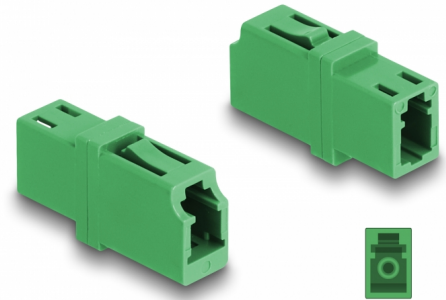

Delock Optical Fiber Coupler LC Simplex female to LC Simplex female APC green

Description

With this LC Simplex coupling by Delock, optical fiber male connectors can be easily connected to each other. The coupling enables a direct connection to the optical fiber cable and is suitable for simple mounting in optical fiber connection boxes, cabinets and patch panels.

Protection by dust cover

The coupling is equipped with an appropriate cap to protect the sleeve from dust and to keep it clean.

Item no. 87984

EAN: 4043619879847

Country of origin: China

Package: Zip poly bag

Technical details

- Connectors:
  - 1 x LC Simplex female
  - 1 x LC Simplex female
- For single-mode APC fiber
- Insertion loss < 0.2 dB
- Ceramic sleeve
- With dust cover
- Operating temperature: -40 °C ~ 85 °C
- Material: plastic
- Colour: green
- Dimensions (LxWxH): ca. 25.7 x 13.3 x 9.5 mm

System requirements

- A free LC Simplex male port