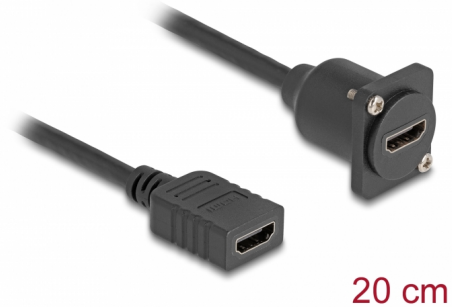

Delock D-Type HDMI cable female to female black 20 cm

Description

This cable by Delock can be used e.g. for installation in a panel or housing with D-Type opening. It can also be used to extend and connect various HDMI devices.

Item no. 87982

EAN: 4043619879823

Country of origin: China

Package: Zip poly bag

Technical details

- Connectors:
 - 1 x HDMI female
 - 1 x HDMI female
- Cable gauge: 30 AWG
- Resolution up to 3840 x 2160 @ 60 Hz
- HDCP and HDR support
- For D-type ports with 24 x 19 mm
- Panel cut-out (diameter): ca. 24 mm
- Two mounting holes for screw fastening
- Cable diameter: ca. 6 mm
- Length incl. connectors: ca. 20 cm
- Material: PVC
- Colour: black

System requirements

- A free HDMI connection

Package content

- D-Type cable

Images

Interface

Connector 1:	1 x HDMI female
Connector 2:	1 x HDMI female

Technical characteristics

Maximum screen resolution:	3840 x 2160 @ 60 Hz
----------------------------	---------------------

Physical characteristics

Conductor gauge:	30 AWG
Material:	PVC
Length:	20 cm
Colour:	black
Cable diameter:	6 mm