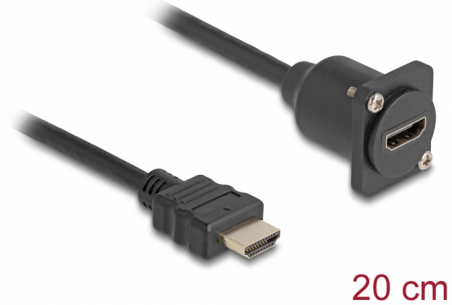

Delock D-Type HDMI cable male to female black 20 cm

Description

This cable by Delock can be used e.g. for installation in a panel or housing with D-Type opening. It can also be used to extend and connect various HDMI devices.

20 cm

Item no. 87966

EAN: 4043619879663

Country of origin: China

Package: Zip poly bag

Technical details

- Connectors:
 - 1 x HDMI male
 - 1 x HDMI female
- Cable gauge: 30 AWG
- Resolution up to 3840 x 2160 @ 60 Hz
- HDCP and HDR support
- For D-type ports with 24 x 19 mm
- Panel cut-out (diameter): ca. 24 mm
- Two mounting holes for screw fastening
- Cable diameter: ca. 6 mm
- Length incl. connectors: ca. 20 cm
- Material: PVC
- Colour: black

System requirements

- A free HDMI connection

Package content

- D-Type cable

Images

Interface

Connector 1:	1 x HDMI male
Connector 2:	1 x HDMI female

Technical characteristics

Maximum screen resolution:	3840 x 2160 @ 60 Hz
----------------------------	---------------------

Physical characteristics

Conductor gauge:	30 AWG
Material:	PVC
Length:	20 cm
Colour:	black
Cable diameter:	6 mm