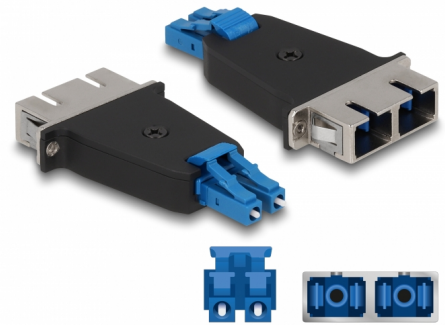

Delock Optical Fiber Hybrid Coupler LC Duplex male to SC Duplex female blue

Description

This LC Duplex to SC Duplex hybrid coupling by Delock enables the conversion from one connector type to the other. This means that LC and SC optical fiber cables can be easily connected to each other and they are suitable for mounting in optical fiber connection boxes, cabinets and patch panels.

Protection by dust cover

The coupling is equipped with an appropriate cap to protect the sleeve from dust and to keep it clean.

Item no. 87947

EAN: 4043619879472

Country of origin: China

Package: Zip poly bag

Technical details

- Connectors:
 - 1 x LC Duplex male
 - 1 x SC Duplex female
- Insertion loss < 0.3 dB
- Return loss > 60 dB
- Ceramic sleeve
- With dust cover
- Mounting via metal holder or with screws
- 2 x mounting holes
- Mounting hole diameter: ca. 2.3 mm
- Pitch of screw hole: ca. 18 mm
- Operating temperature: -40 °C ~ 80 °C
- Colour: blue / black
- Material: plastic / metal
- Dimensions (LxWxH): ca. 70.0 x 35.3 x 9.6 mm

Technical characteristics

Operating temperature:	-40 °C ~ 80 °C
------------------------	----------------

Physical characteristics

Material:	plastic, metal
Length:	70.0 mm
Width:	35.3 mm
Height:	9.6 mm
Colour:	blue / black