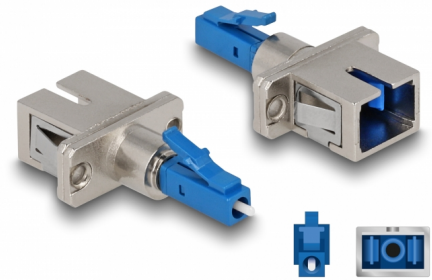

Delock Optical Fiber Hybrid Coupler LC Simplex male to SC Simplex female blue

Description

This LC Simplex to SC Simplex hybrid coupling by Delock enables the conversion from one connector type to the other. This means that LC and SC optical fiber cables can be easily connected to each other and they are suitable for mounting in optical fiber connection boxes, cabinets and patch panels.

Protection by dust cover

The coupling is equipped with an appropriate cap to protect the sleeve from dust and to keep it clean.

Item no. 87944

EAN: 4043619879441

Country of origin: China

Package: Zip poly bag

Technical details

- Connectors:
 - 1 x LC Simplex male
 - 1 x SC Simplex female
- Insertion loss < 0.3 dB
- Return loss > 60 dB
- Ceramic sleeve
- With dust cover
- Mounting via metal holder or with screws
- 2 x mounting holes
- Mounting hole diameter: ca. 2.3 mm
- Pitch of screw hole: ca. 18 mm
- Operating temperature: -40 °C ~ 75 °C
- Colour: blue
- Material: plastic / metal
- Dimensions (LxWxH): ca. 45.0 x 22.0 x 9.3 mm

Technical characteristics

Operating temperature:	-40 °C ~ 75 °C
------------------------	----------------

Physical characteristics

Material:	plastic, metal
Length:	45.0 mm
Width:	22.0 mm
Height:	9.3 mm
Colour:	blue