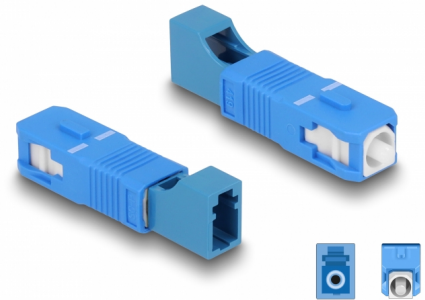

Delock Optical Fiber Hybrid Coupler SC Simplex male to LC Simplex female blue

Description

This SC Simplex to LC Simplex hybrid coupling by Delock enables the conversion from one connector type to the other. This means that SC and LC optical fiber cables can be easily connected to each other.

Protection by dust cover

The coupling is equipped with an appropriate cap to protect the sleeve from dust and to keep it clean.

Item no. 87941

EAN: 4043619879410

Country of origin: China

Package: Zip poly bag

Technical details

- Connectors:
 - 1 x SC Simplex male
 - 1 x LC Simplex female
- Insertion loss < 0.3 dB
- Return loss > 50 dB
- Ceramic sleeve
- With dust cover
- Operating temperature: -40 °C ~ 75 °C
- Colour: blue
- Material: plastic
- Dimensions (LxWxH): ca. 45.9 x 9.5 x 8.9 mm

Operating temperature:	-40 °C ~ 75 °C
------------------------	----------------

Physical characteristics

Material:	Plastic
Length:	45.9 mm
Width:	9.5 mm
Height:	8.9 mm
Colour:	blue