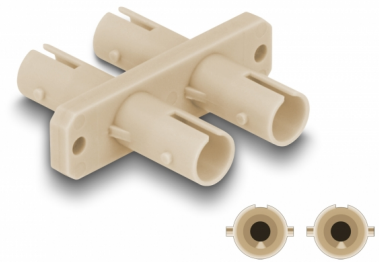

Delock Optical Fiber Coupler ST Duplex female to ST Duplex female beige

Description

With this ST Duplex coupling by Delock, two ST Duplex male connectors can be easily connected to each other. The coupling enables a direct connection with the ST optical fiber cables and is suitable for simple mounting in optical fiber connection boxes, cabinets and patch panels.

Protection by dust cover

The coupling is equipped with an appropriate cap to protect the sleeve from dust and to keep it clean.

Item no. 87935

EAN: 4043619879359

Country of origin: China

Package: Zip poly bag

Technical details

- Connectors:
 - 1 x ST Duplex female
 - 1 x ST Duplex female
- Ceramic sleeve
- With dust cover
- Mounting with screws
- 2 x mounting holes
- Mounting hole diameter: ca. 2.3 mm
- Pitch of screw hole: ca. 30.7 mm
- Operating temperature: -40 °C ~ 85 °C
- Colour: beige
- Material: plastic
- Dimensions (LxWxH): ca. 34.7 x 29.4 x 9.3 mm

Operating temperature:	-40 °C ~ 85 °C
------------------------	----------------

Physical characteristics

Material:	Plastic
Length:	34.7 mm
Width:	29.4 mm
Height:	9.3 mm
Colour:	beige