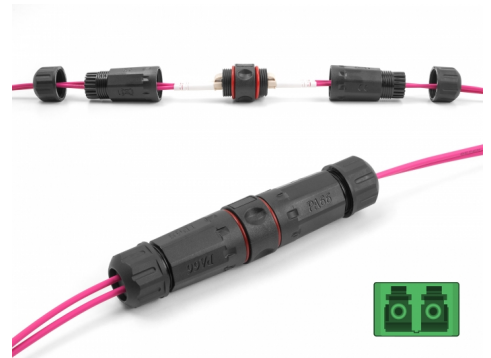

Delock Optical Fiber Cable Connector LC Duplex female to LC Duplex female APC waterproof

Description

This cable connector by Delock connects two optical fiber cables together and is ideal for outdoor use.

IP68 dust and waterproof

The coupler offers increased protection against dirt and moisture for the connection of the network cables.

Item no. 87874

EAN: 4043619878741

Country of origin: China

Package: Zip poly bag

Technical details

- Connectors:
 - 1 x LC Duplex female
 - 1 x LC Duplex female
- For single-mode APC fiber
- Silicone sealing ring red
- Protection class: IP68
- For cable diameter: 2.9 mm
- Operating temperature: -40 °C ~ 85 °C
- Housing material: plastic
- Housing colour: black
- Dimensions (LxWxH): ca. 120 x 58 x 28 mm

Physical characteristics

Housing colour:	black
Housing material:	Plastic
Length:	120 mm
Width:	58 mm
Height:	28 mm
Cable diameter:	2.9 mm