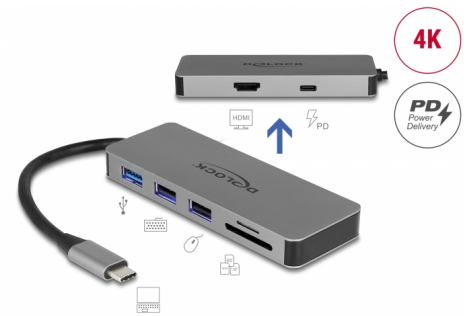

# Delock USB Type-C™ Docking Station for Mobile Devices 4K - HDMI / Hub / SD / PD 2.0

## Description

This docking station by Delock can be connected to a mobile device with a USB-C™ DP Alt Mode or Thunderbolt™ 3 port and provides a variety of interfaces. One monitor can be operated at the **HDMI** output. Three built-in **USB** ports allow the use of peripherals, as well as an **SD / micro SD** card reader, complete the features.

### USB Power Delivery (USB PD 2.0) support up to 87 watt

The docking station has a **USB Type-C™ Power Delivery port** to connect the power supply of the laptop or tablet to charge it. In addition it also supplies the USB ports with power. The docking station can also be used without a power supply.

- Transmission of audio and video signals
- Input power: 1 x USB 5 Gbps USB Type-C™ female max. 87 W
- It can only be used one memory card, not both at the same time
- Compatible with Samsung Dex
- Metal housing
- LED illumination
- Cable length without connectors: ca. 15 cm
- Colour: grey
- Dimensions (LxWxH): ca. 109 x 40 x 12 mm