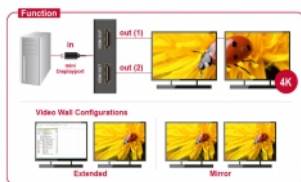

Item no. 87696

EAN: 4043619876969

Country of origin: Taiwan, Republic of China

Package: Retail Box

Technical details

- Connectors:
Input: 1 x mini DisplayPort 20 pin male
Output: 2 x HDMI-A 19 pin female
- Chipset: STDP4320
- DisplayPort 1.2a and High Speed HDMI specification
- Active converter, Single- / Multi-Stream Transport Hub (SST / MST)
- Functions: Mirrored or Extended (Windows only)
- Maximum resolution (depending on the system and the connected hardware):
DisplayPort 1.1 or 1.2 Single-Stream Transport (SST):
up to 1920 x 1080 @ 60 Hz (mirror)
DisplayPort 1.2 Multi-Stream Transport (MST):
up to 3840 x 2160 @ 30 Hz (mirror or extended)
- Supports 3D displays
- Supports HDCP 1.3
- Supports Eyefinity / Single Large Surface (SLS)
- Audio input formats: 7.1 channel up to 192 kHz sample rate
- Metal housing
- Colour: black

- Cable length without connectors: ca. 30 cm
- Dimensions (LxWxH): ca. 100 x 67 x 23 mm

System requirements

- Mac OS 10.12 or above
- Windows 7/7-64/8.1/8.1-64/10/10-64
- A free mini DisplayPort female

Package content

- Mini DisplayPort Splitter
- User manual

Images

General

Specification:	DisplayPort 1.2a High Speed HDMI
----------------	-------------------------------------

Interface

Output:	2 x HDMI-A female
Input:	1 x mini DisplayPort 20 pin male