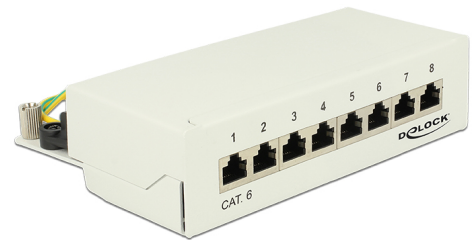

# Delock Desktop Patch Panel 8 Port Cat.6 grey

## Description

This patch panel by Delock can be mounted e.g. on a wall. At the LSA blocks you can install up to 8 network cables with a punch down tool.

**Item no. 87680**

EAN: 4043619876808

Country of origin: China

## Technical details

- Connectors:
  - external: 8 x RJ45 jack
  - internal: 8 x LSA blocks
- Wall mounting
- Shielded
- Cat.6
- TIA-568A/B pinout
- Cable diameter up to 0.644 mm (22 - 24 AWG)
- For solid or stranded wire
- Metal housing
- Colour: light grey RAL 7035
- Dimensions (WxHxD): ca. 160.3 x 44.2 x 108 mm

### Interface

External:	8 x RJ45 jack
Internal:	8 x LSA block