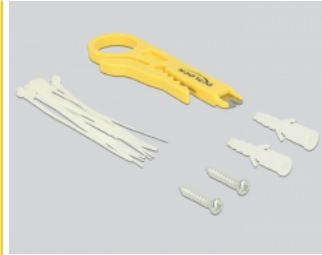

- 2 wallmount screws
- Insertion Tool und Cable Stripper Delock 18411

Images