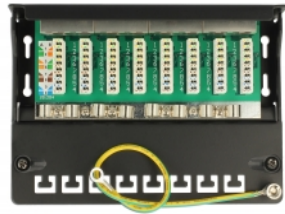

- 2 wallmount screws
- Insertion Tool und Cable Stripper Delock 18411

Images