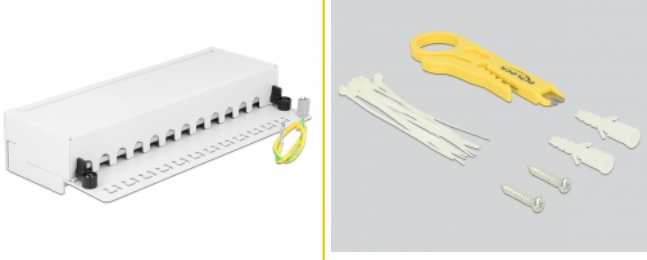

- 2 wallmount screws
- Insertion Tool und Cable Stripper Delock 18411

Images