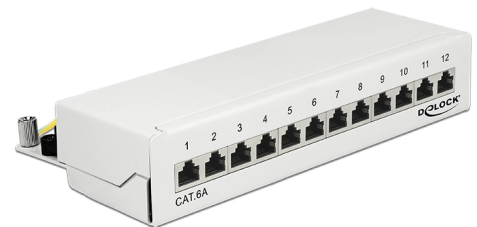

# Delock Desktop Patch Panel 12 Port Cat.6A white

## Description

This patch panel by Delock can be mounted e.g. on a wall. At the LSA blocks you can install up to twelve network cables with a punch down tool.

**Item no. 87679**

EAN: 4043619876792

Country of origin: China

## Technical details

- Connectors:  
external: 12 x RJ45 jack  
internal: 12 x LSA blocks
- Wall mounting
- Shielded
- Cat.6A
- TIA-568A/B pinout
- Cable diameter up to 0.644 mm (22 - 24 AWG)
- For solid or stranded wire
- Metal housing
- Colour: pure white RAL 9010
- Dimensions (WxHxD): ca. 218 x 44.2 x 108 mm

## Interface

External:	12 x RJ45 jack
Internal:	12 x LSA block