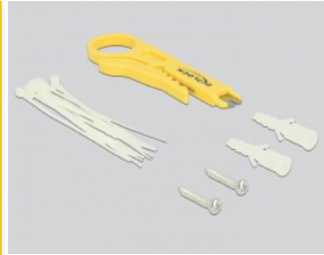

Delock Desktop Patch Panel 8 Port Cat.6A white

Description

This patch panel by Delock can be mounted e.g. on a wall. At the LSA blocks you can install up to eight network cables with a punch down tool.

Item no. 87678

EAN: 4043619876785

Country of origin: China

Package:

Technical details

- Connectors:
external: 8 x RJ45 jack
internal: 8 x LSA blocks
- Wall mounting
- Shielded
- Cat.6A
- TIA-568A/B pinout
- Cable diameter up to 0.644 mm (22 - 24 AWG)
- For solid or stranded wire
- Metal housing
- Colour: pure white RAL 9010
- Dimensions (WxHxD): ca. 160.3 x 44.2 x 108 mm

Package content

- Patch Panel
- Installation manual
- 8 cable ties

- 2 wallmount screws
- Insertion Tool und Cable Stripper Delock 18411

Images

General

| | |
|-------------------------------|-------------|
| Suitable for conductor gauge: | 22 - 24 AWG |
| Mounting type: | wall |

Physical characteristics

| | |
|-------------------|------------|
| Housing colour: | pure white |
| Housing material: | metal |
| Depth: | 108.0 mm |
| Width: | 160.3 mm |
| Height: | 44.2 mm |