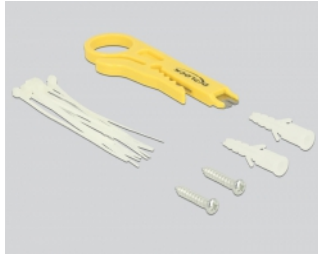

Delock Desktop Patch Panel 12 Port Cat.6 black

Description

This patch panel by Delock can be mounted e.g. on a wall. At the LSA blocks you can install up to 12 network cables with a punch down tool.

Item no. 87296

EAN: 4043619872961

Country of origin: China

Package: White Box

Technical details

- Connectors:
 - external: 12 x RJ45 jack
 - internal: 12 x LSA blocks
- Wall mounting
- Shielded
- Cat.6
- TIA-568A/B pinout
- Cable diameter up to 0.644 mm (22 - 24 AWG)
- For solid or stranded wire
- Metal housing
- Colour: jet black RAL 9005
- Dimensions (WxHxD): ca. 218 x 44.2 x 108 mm

Package content

- Patch Panel
- Installation manual
- 12 x cable ties

- 2 x wallmount screws
- 24 x copper foil
- Insertion Tool und Cable Stripper Delock 18411

Images

General

Suitable for conductor gauge:	22 - 24 AWG
Mounting type:	wall

Interface

External:	12 x RJ45 jack
Internal:	12 x LSA block

Technical characteristics

Category:	Cat.6
-----------	-------

Physical characteristics

Housing colour:	black
Housing material:	metal
Depth:	108.0 mm
Width:	218 mm
Height:	44.2 mm