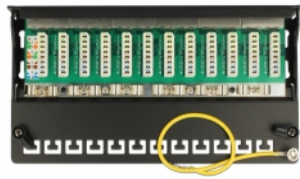

Delock Desktop Patch Panel 12 Port Cat.6 black

Description

This patch panel by Delock can be mounted e.g. on a wall. At the LSA blocks you can install up to 12 network cables with a punch down tool.

Item no. 87296

EAN: 4043619872961

Country of origin: China

Package: White Box

Technical details

- Connectors:
 - external: 12 x RJ45 jack
 - internal: 12 x LSA blocks
- Wall mounting
- Shielded
- Cat.6
- TIA-568A/B pinout
- Cable diameter up to 0.644 mm (22 - 24 AWG)
- For solid or stranded wire
- Metal housing
- Colour: jet black RAL 9005
- Dimensions (WxHxD): ca. 218 x 44.2 x 108 mm

Package content

- Patch Panel
- Installation manual
- 12 x cable ties

- 2 x wallmount screws
- 24 x copper foil
- Insertion Tool und Cable Stripper Delock 18411

Images

General

Suitable for conductor gauge:	22 - 24 AWG
Mounting type:	wall

Interface

External:	12 x RJ45 jack
Internal:	12 x LSA block

Technical characteristics

Category:	Cat.6
-----------	-------

Physical characteristics

Housing colour:	black
Housing material:	metal
Depth:	108.0 mm
Width:	218 mm
Height:	44.2 mm