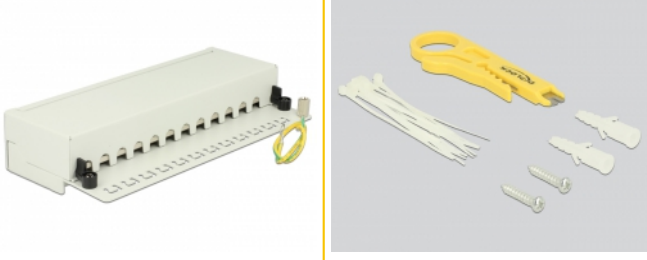

Delock Desktop Patch Panel 12 Port Cat.6 grey

Description

This patch panel by Delock can be mounted e.g. on a wall. At the LSA blocks you can install up to 12 network cables with a punch down tool.

Item no. 87292

EAN: 4043619872923

Country of origin: China

Package: White Box

Technical details

- Connectors:
 - external: 12 x RJ45 jack
 - internal: 12 x LSA blocks
- Wall mounting
- Shielded
- Cat.6
- TIA-568A/B pinout
- Cable diameter up to 0.644 mm (22 - 24 AWG)
- For solid or stranded wire
- Metal housing
- Colour: light grey RAL 7035
- Dimensions (WxHxD): ca. 218 x 44.2 x 108 mm

Package content

- Patch Panel
- Installation manual
- 12 cable ties

- 2 wallmount screws
- Insertion Tool und Cable Stripper Delock 18411

Images

General

Suitable for conductor gauge:	22 - 24 AWG
Mounting type:	wall

Interface

External:	12 x RJ45 jack
Internal:	12 x LSA block

Technical characteristics

Category:	Cat.6
-----------	-------

Physical characteristics

Housing colour:	light grey
Housing material:	metal
Depth:	108.0 mm
Width:	218 mm
Height:	44.2 mm