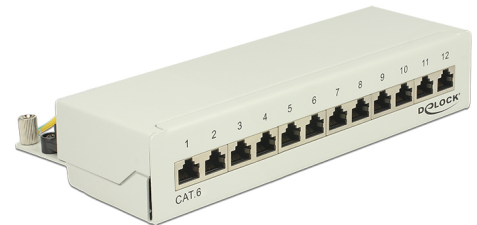

Delock Desktop Patch Panel 12 Port Cat.6 grey

Description

This patch panel by Delock can be mounted e.g. on a wall. At the LSA blocks you can install up to 12 network cables with a punch down tool.

Item no. 87292

EAN: 4043619872923

Country of origin: China

Package: White Box

Technical details

- Connectors:
 - external: 12 x RJ45 jack
 - internal: 12 x LSA blocks
- Wall mounting
- Shielded
- Cat.6
- TIA-568A/B pinout
- Cable diameter up to 0.644 mm (22 - 24 AWG)
- For solid or stranded wire
- Metal housing
- Colour: light grey RAL 7035
- Dimensions (WxHxD): ca. 218 x 44.2 x 108 mm

Package content

- Patch Panel
- Installation manual
- 12 cable ties

- 2 wallmount screws
- Insertion Tool und Cable Stripper Delock 18411

Images

General

Suitable for conductor gauge:	22 - 24 AWG
Mounting type:	wall

Interface

External:	12 x RJ45 jack
Internal:	12 x LSA block

Technical characteristics

Category:	Cat.6
-----------	-------

Physical characteristics

Housing colour:	light grey
Housing material:	metal
Depth:	108.0 mm
Width:	218 mm
Height:	44.2 mm