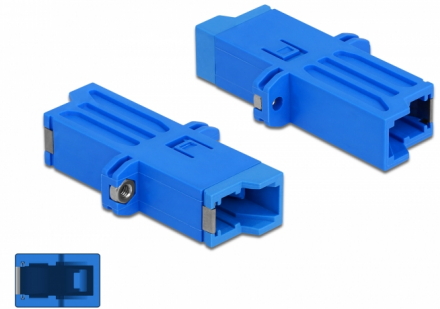

Delock Optic Fiber Coupler E2000 Simplex female to Simplex female Single-mode blue

Description

With this E2000 Simplex coupling by Delock, optical fiber male connectors can be easily connected to each other. The coupler enables a direct connection to the optical fiber cable and is suitable for simple mounting in optical fiber connection boxes or cabinets.

Protection by dust cover

The coupling is equipped with an appropriate cap to protect the sleeve from dust and to keep it clean.

Item no. 86945

EAN: 4043619869459

Country of origin: China

Package: Zip poly bag

Technical details

- Connectors:
  - 1 x E2000 Simplex female >
  - 1 x E2000 Simplex female
- For single-mode fiber
- Ceramic sleeve
- With dust cover
- Mounting via screws
- Material: plastic
- Colour: blue
- Dimensions (LxWxH): ca. 41.9 x 22.0 x 8.9 mm

System requirements

- A free E2000 Simplex male port

Package content