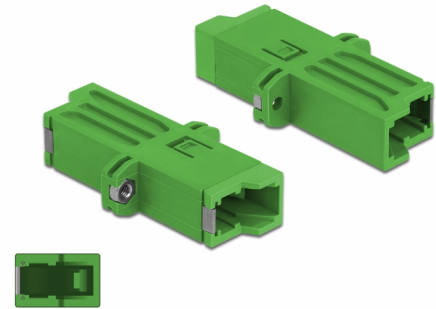

Delock Optic Fiber Coupler E2000 Simplex female to Simplex female Single-mode green

Description

With this E2000 Simplex coupling by Delock, optical fiber male connectors can be easily connected to each other. The coupler enables a direct connection to the optical fiber cable and is suitable for simple mounting in optical fiber connection boxes or cabinets.

Protection by dust cover

The coupling is equipped with an appropriate cap to protect the sleeve from dust and to keep it clean.

Item no. 86944

EAN: 4043619869442

Country of origin: China

Package: Zip poly bag

Technical details

- Connectors:
 - 1 x E2000 Simplex female >
 - 1 x E2000 Simplex female
- For single-mode fiber
- Ceramic sleeve
- With dust cover
- Mounting via screws
- Material: plastic
- Colour: green
- Dimensions (LxWxH): ca. 41.9 x 22.0 x 8.9 mm

Material:	Plastic
Length:	41.9 mm
Width:	22.0 mm
Height:	8.9 mm
Colour:	green