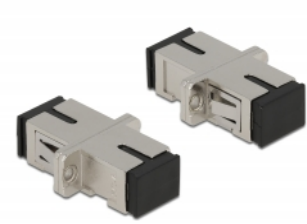

Delock Optical Fiber Coupler SC Simplex female to SC Simplex female Single-mode metal

Description

With this SC Simplex coupling by Delock, optical fiber male connectors can be easily connected to each other. The coupling enables a direct connection to the optical fiber cable and is suitable for simple mounting in optical fiber connection boxes, cabinets and patch panels.

Technical details

- Connectors:
 - 1 x SC Simplex female >
 - 1 x SC Simplex female
- For single-mode fiber
- Ceramic sleeve
- With dust cover
- Mounting via metal holder or screws
- 2 x mounting holes
- Mounting hole diameter: 2.4 mm
- Pitch of screw hole: ca. 18 mm
- Panel cut-out (WxH): ca. 13.4 x 9.5 mm
- Operating temperature: -20 °C ~ 70 °C
- Material: metal
- Dimensions (LxWxH): ca. 27.4 x 12.7 x 9.3 mm

System requirements

- A free SC Simplex male port
-

Package content

- SC Simplex coupler
-

Images

Interface

Connector 1:	1 x SC Simplex female
Connector 2:	1 x SC Simplex female

Technical characteristics