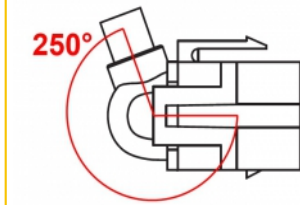

Delock Keystone Module HDMI female 250° > HDMI female with cable black

Description

This module by Delock can be used to extend e.g. a HDMI cable. With its standardised dimensions it can be used for easy snap-in mounting in e.g. a Keystone patch panel, face plate or surface-mount box. The short, angled cable has a small mounting depth and allows a space-saving installation in hard to reach places in equipment or in cable ducts.

30 cm

Item no. 86854

EAN: 4043619868544

Country of origin: China

Package: Zip poly bag

Technical details

- Connectors:
 - 1 x HDMI-A female >
 - 1 x HDMI-A female
- Resolution up to 3840 x 2160 @ 30 Hz (depending on the system and the connected hardware)
- Contacts gold-plated
- For Keystone ports with 19.2 x 14.9 mm
- Colour: black
- Length incl. connectors: ca. 30 cm

System requirements

- A free HDMI-A male port

Package content

- Keystone module with cable

Images

General

Mounting type:	Keystone module
----------------	-----------------

Interface

External:	1 x HDMI female
Internal:	1 x HDMI female

Physical characteristics

Housing colour:	black
Cable length incl. connector:	30 cm