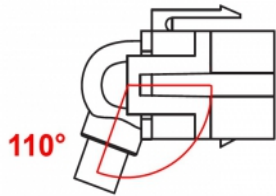

- Keystone module with cable

Images