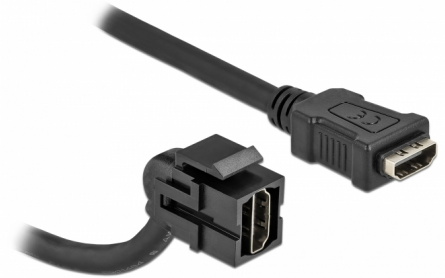

# Delock Keystone Module HDMI female 110° > HDMI female with cable black

## Description

This module by Delock can be used to extend e.g. a HDMI cable. With its standardised dimensions it can be used for easy snap-in mounting in e.g. a Keystone patch panel, face plate or surface-mount box. The short, angled cable has a small mounting depth and allows a space-saving installation in hard to reach places in equipment or in cable ducts.

## Technical details

- Connectors:
  - 1 x HDMI-A female >
  - 1 x HDMI-A female
- Resolution up to 3840 x 2160 @ 30 Hz (depending on the system and the connected hardware)
- Contacts gold-plated
- For Keystone ports with 19.2 x 14.9 mm
- Colour: black
- Length incl. connectors: ca. 30 cm

## Physical characteristics

Housing colour:	black
Cable length incl. connector:	30 cm