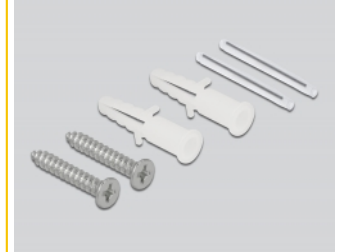

Delock Optical Fiber Connection Box for wall mounting for 2 x SC Simplex or LC Duplex white

Description

This fiber optical connection box by Delock can be used for wall mounting and can accommodate up to two SC Simplex or LC Duplex fiber optical couplings.

Item no. 86842

EAN: 4043619868421

Country of origin: China

Package: Zip poly bag

Technical details

- 2 slots for SC Simplex or LC Duplex couplings
- Wall mounting:
 - 2 x mounting holes
 - Mounting hole diameter: 7 mm
 - Pitch of screw hole: ca. 60 mm
- Cover with label tap
- Protective flip
- Colour: white
- Material: ABS
- Dimensions (LxWxH): ca. 100 x 80 x 23 mm

Package content

- Optical fiber connection box
- 2 x heat shrink splice protection
- 2 x screw
- 2 x dowel

Images

Physical characteristics

Material:	ABS
Length:	100 mm
Width:	80 mm
Height:	23 mm
Colour:	white
Mounting hole diameter:	7 mm