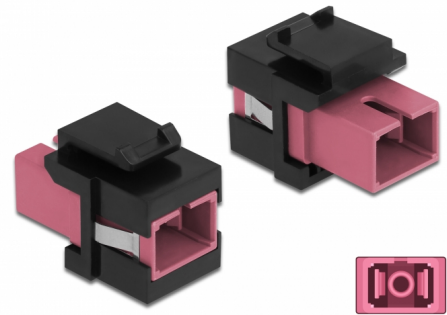

Delock Keystone Module SC Simplex female to SC Simplex female violet / black

Description

This module by Delock can be used to extend fiber optic cables. With its standardised dimensions it can be used for easy snap-in mounting in e.g. a Keystone patch panel, face plate or surface-mount box.

Item no. 86815

EAN: 4043619868155

Country of origin: China

Package: Zip poly bag

Technical details

- Connectors:
 - 1 x SC Simplex female >
 - 1 x SC Simplex female
- Colour: violet
- For multi-mode fiber
- Insertion loss < 0.3 dB
- With dust cover
- For Keystone ports with 19.2 x 14.9 mm
- Housing colour: black
- Dimensions (LxWxH): ca. 27.4 x 16.5 x 21.9 mm

System requirements

- A free SC plug

Package content

- Keystone module

Images

General

| | |
|----------------|-----------------|
| Mounting type: | Keystone module |
|----------------|-----------------|

Interface

| | |
|--------------|-----------------------|
| Connector 1: | 1 x SC Simplex female |
| Connector 2: | 1 x SC Simplex female |

Physical characteristics

| | |
|-----------------|---------|
| Housing colour: | black |
| Length: | 27.4 mm |
| Width: | 16.5 mm |
| Height: | 21.9 mm |
| Colour: | violet |