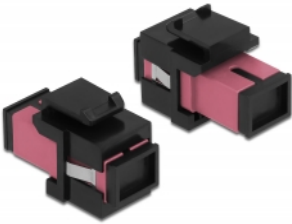

Delock Keystone Module SC Simplex female to SC Simplex female violet / black

Description

This module by Delock can be used to extend fiber optic cables. With its standardised dimensions it can be used for easy snap-in mounting in e.g. a Keystone patch panel, face plate or surface-mount box.

Item no. 86815

EAN: 4043619868155

Country of origin: China

Package: Zip poly bag

Technical details

- Connectors:
 - 1 x SC Simplex female >
 - 1 x SC Simplex female
- Colour: violet
- For multi-mode fiber
- Insertion loss < 0.3 dB
- With dust cover
- For Keystone ports with 19.2 x 14.9 mm
- Housing colour: black
- Dimensions (LxWxH): ca. 27.4 x 16.5 x 21.9 mm

System requirements

- A free SC plug

Package content

- Keystone module

Images

General

| | |
|----------------|-----------------|
| Mounting type: | Keystone module |
|----------------|-----------------|

Interface

| | |
|--------------|-----------------------|
| Connector 1: | 1 x SC Simplex female |
| Connector 2: | 1 x SC Simplex female |

Physical characteristics

| | |
|-----------------|---------|
| Housing colour: | black |
| Length: | 27.4 mm |
| Width: | 16.5 mm |
| Height: | 21.9 mm |
| Colour: | violet |