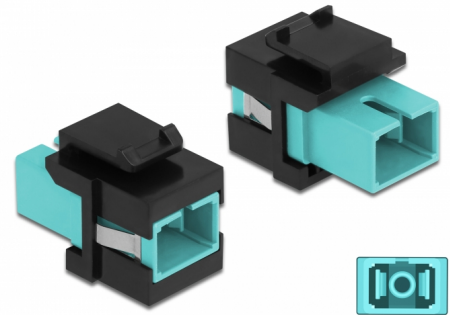

# Delock Keystone Module SC Simplex female to SC Simplex female aqua / black

## Description

This module by Delock can be used to extend fiber optic cables. With its standardised dimensions it can be used for easy snap-in mounting in e.g. a Keystone patch panel, face plate or surface-mount box.

## Technical details

- Connectors:
  - 1 x SC Simplex female >
  - 1 x SC Simplex female
- Colour: aqua
- For multi-mode fiber
- Insertion loss < 0.3 dB
- With dust cover
- For Keystone ports with 19.2 x 14.9 mm
- Housing colour: black
- Dimensions (LxWxH): ca. 27.4 x 16.5 x 21.9 mm

### Physical characteristics

Housing colour:	black
Length:	27.4 mm
Width:	16.5 mm
Height:	21.9 mm
Colour:	aqua