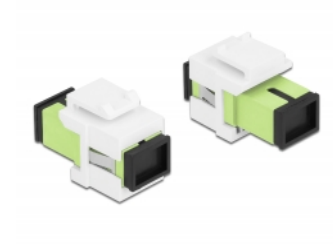

Delock Keystone Module SC Simplex female to SC Simplex female limegreen / white

Description

This module by Delock can be used to extend fiber optic cables. With its standardised dimensions it can be used for easy snap-in mounting in e.g. a Keystone patch panel, face plate or surface-mount box.

Item no. 86813

EAN: 4043619868131

Country of origin: China

Package: Zip poly bag

Technical details

- Connectors:
 - 1 x SC Simplex female >
 - 1 x SC Simplex female
- Colour: limegreen
- For multi-mode fiber
- Insertion loss < 0.3 dB
- With dust cover
- For Keystone ports with 19.2 x 14.9 mm
- Housing colour: white
- Dimensions (LxWxH): ca. 27.4 x 16.5 x 21.9 mm

System requirements

- A free SC plug

Package content

- Keystone module

Images

General

Mounting type:	Keystone module
----------------	-----------------

Interface

Connector 1:	1 x SC Simplex female
Connector 2:	1 x SC Simplex female

Physical characteristics

Housing colour:	white
Length:	27.4 mm
Width:	16.5 mm
Height:	21.9 mm
Colour:	lime green