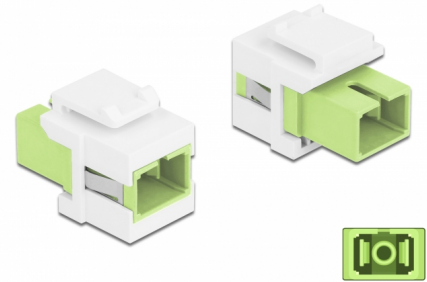

Delock Keystone Module SC Simplex female to SC Simplex female limegreen / white

Description

This module by Delock can be used to extend fiber optic cables. With its standardised dimensions it can be used for easy snap-in mounting in e.g. a Keystone patch panel, face plate or surface-mount box.

Item no. 86813

EAN: 4043619868131

Country of origin: China

Package: Zip poly bag

Technical details

- Connectors:
 - 1 x SC Simplex female >
 - 1 x SC Simplex female
- Colour: limegreen
- For multi-mode fiber
- Insertion loss < 0.3 dB
- With dust cover
- For Keystone ports with 19.2 x 14.9 mm
- Housing colour: white
- Dimensions (LxWxH): ca. 27.4 x 16.5 x 21.9 mm

System requirements

- A free SC plug

Package content

- Keystone module

Images

General

Mounting type:	Keystone module
----------------	-----------------

Interface

Connector 1:	1 x SC Simplex female
Connector 2:	1 x SC Simplex female

Physical characteristics

Housing colour:	white
Length:	27.4 mm
Width:	16.5 mm
Height:	21.9 mm
Colour:	lime green