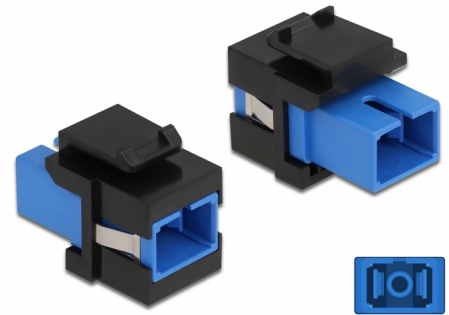

Delock Keystone Module SC Simplex female to SC Simplex female blue / black

Description

This module by Delock can be used to extend fiber optic cables. With its standardised dimensions it can be used for easy snap-in mounting in e.g. a Keystone patch panel, face plate or surface-mount box.

Item no. 86812

EAN: 4043619868124

Country of origin: China

Package: Zip poly bag

Technical details

- Connectors:
 - 1 x SC Simplex female >
 - 1 x SC Simplex female
- Colour: blue
- For single-mode fiber
- Insertion loss < 0.2 dB
- With dust cover
- For Keystone ports with 19.2 x 14.9 mm
- Housing colour: black
- Dimensions (LxWxH): ca. 27.4 x 16.5 x 21.9 mm

System requirements

- A free SC plug

Package content

- Keystone module

Images

General

Mounting type:	Keystone module
----------------	-----------------

Interface

Connector 1:	1 x SC Simplex female
Connector 2:	1 x SC Simplex female

Physical characteristics

Housing colour:	black
Length:	27.4 mm
Width:	16.5 mm
Height:	21.9 mm
Colour:	blue