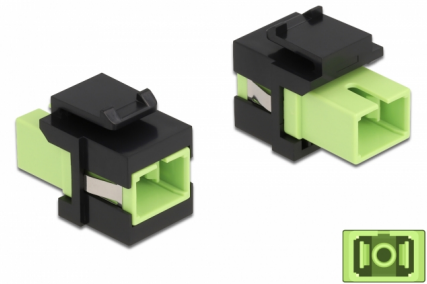

Delock Keystone Module SC Simplex female to SC Simplex female limegreen / black

Description

This module by Delock can be used to extend fiber optic cables. With its standardised dimensions it can be used for easy snap-in mounting in e.g. a Keystone patch panel, face plate or surface-mount box.

Item no. 86811

EAN: 4043619868117

Country of origin: China

Package: Zip poly bag

Technical details

- Connectors:
 - 1 x SC Simplex female >
 - 1 x SC Simplex female
- Colour: limegreen
- For multi-mode fiber
- Insertion loss < 0.3 dB
- With dust cover
- For Keystone ports with 19.2 x 14.9 mm
- Housing colour: black
- Dimensions (LxWxH): ca. 27.4 x 16.5 x 21.9 mm

System requirements

- A free SC plug

Package content

- Keystone module

Images

General

Mounting type:	Keystone module
----------------	-----------------

Interface

Connector 1:	1 x SC Simplex female
Connector 2:	1 x SC Simplex female

Physical characteristics

Housing colour:	black
Length:	27.4 mm
Width:	16.5 mm
Height:	21.9 mm
Colour:	lime green