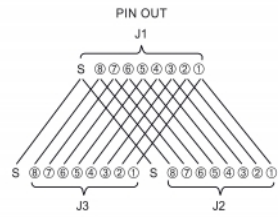

The coupler offers increased protection against dirt and moisture for the connection of the network cables.

Note

The female ports should not be used simultaneously, only one network device can be used at the same time.

Item no. 86808

EAN: 4043619868087

Country of origin: China

Package: Zip poly bag

Technical details

- Connectors:
 - 1 x RJ45 jack
 - 2 x RJ45 jack
- 1:1 connected
- Cat.6A specification
- Shielded (STP)
- Silicone sealing ring blue
- Protection class: IP68
- For cable diameter from 4.5 - 7.5 mm
- Operating temperature: -40 °C ~ 85 °C
- Material: plastic
- Colour: black
- Dimensions (LxWxH): ca. 135 x 58 x 28 mm

Package content

- Cable connector

Images

General

Specification:	Cat. 6A
----------------	---------

Interface

Connector 1:	1 x RJ45 jack
Connector 2:	2 x RJ45 jack

Technical characteristics

Operating temperature:	-40 °C ~ 85 °C
------------------------	----------------

Physical characteristics

Material:	Plastic
Shielding:	STP
Length:	135 mm
Width:	58 mm
Height:	28 mm
Colour:	black
Cable diameter:	4.5 - 7.5 mm