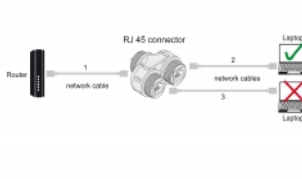

The coupler offers increased protection against dirt and moisture for the connection of the network cables.

Note

The female ports should not be used simultaneously, only one network device can be used at the same time.

Item no. 86808

EAN: 4043619868087

Country of origin: China

Package: Zip poly bag

Technical details

- Connectors:
 - 1 x RJ45 jack
 - 2 x RJ45 jack
- 1:1 connected
- Cat.6A specification
- Shielded (STP)
- Silicone sealing ring blue
- Protection class: IP68
- For cable diameter from 4.5 - 7.5 mm
- Operating temperature: -40 °C ~ 85 °C
- Material: plastic
- Colour: black
- Dimensions (LxWxH): ca. 135 x 58 x 28 mm

Package content

- Cable connector

Images

General

Specification:	Cat. 6A
----------------	---------

Interface

Connector 1:	1 x RJ45 jack
Connector 2:	2 x RJ45 jack

Technical characteristics

Operating temperature:	-40 °C ~ 85 °C
------------------------	----------------

Physical characteristics

Material:	Plastic
Shielding:	STP
Length:	135 mm
Width:	58 mm
Height:	28 mm
Colour:	black
Cable diameter:	4.5 - 7.5 mm