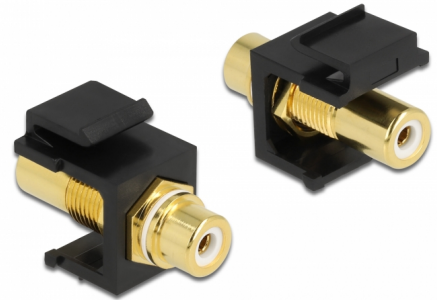

Delock Keystone Module RCA female > RCA female gold plated white / black

Description

This module by Delock can be used to extend e.g. a stereo cable. With its standardised dimensions it can be used for easy snap-in mounting in e.g. a Keystone patchpanel, face plate or surface-mount box.

Item no. 86746

EAN: 4043619867462

Country of origin: Taiwan,
Republic of China

Package: Zip poly bag

Technical details

- Connectors:
 - 1 x RCA female >
 - 1 x RCA female
- Marking: white
- Connector finishing: brass gold plated
- Length in front of the panel: ca. 9.5 mm
- For Keystone ports with 19.2 x 14.9 mm
- Housing colour: black
- Dimensions (LxWxH): ca. 33.2 x 16.3 x 22.3 mm

Package content

- Keystone module

General

Mounting type:	Keystone module
----------------	-----------------

Interface

External:	1 x RCA female
Internal:	1 x RCA female

Physical characteristics

Housing colour:	black
Length:	33.2 mm
Width:	16.3 mm
Height:	22.3 mm
Colour:	white