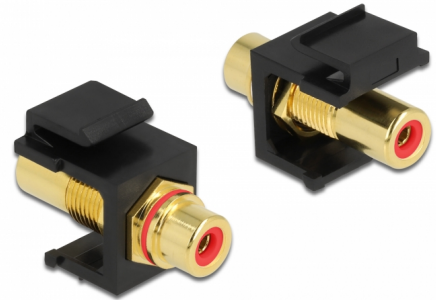

Delock Keystone Module RCA female > RCA female gold plated red / black

Description

This module by Delock can be used to extend e.g. a stereo cable. With its standardised dimensions it can be used for easy snap-in mounting in e.g. a Keystone patchpanel, face plate or surface-mount box.

Item no. 86744

EAN: 4043619867448

Country of origin: Taiwan,
Republic of China

Package: Zip poly bag

Technical details

- Connectors:
 - 1 x RCA female >
 - 1 x RCA female
- Marking: red
- Connector finishing: brass gold plated
- Length in front of the panel: ca. 9.5 mm
- For Keystone ports with 19.2 x 14.9 mm
- Housing colour: black
- Dimensions (LxWxH): ca. 33.2 x 16.3 x 22.3 mm

Package content

- Keystone module

General

| | |
|----------------|-----------------|
| Mounting type: | Keystone module |
|----------------|-----------------|

Interface

| | |
|-----------|----------------|
| External: | 1 x RCA female |
| Internal: | 1 x RCA female |

Physical characteristics

| | |
|-----------------|---------|
| Housing colour: | black |
| Length: | 33.2 mm |
| Width: | 16.3 mm |
| Height: | 22.3 mm |
| Colour: | red |