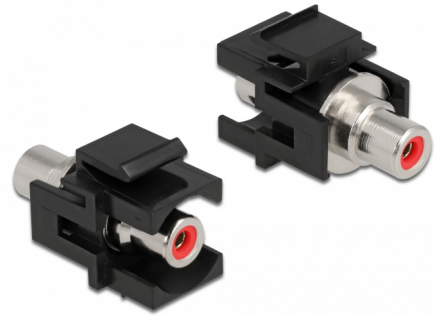

Delock Keystone Module RCA female > RCA female red / black

Description

This module by Delock can be used to extend e.g. a stereo cable. With its standardised dimensions it can be used for easy snap-in mounting in e.g. a Keystone patchpanel, face plate or surface-mount box.

Item no. 86741

EAN: 4043619867417

Country of origin: Taiwan, Republic of China

Package: Zip poly bag

Technical details

- Connectors:
 - 1 x RCA female >
 - 1 x RCA female
- Marking: red
- Flush mount to the front panel
- For Keystone ports with 19.2 x 14.9 mm
- Housing colour: black
- Dimensions (LxWxH): ca. 33.2 x 18.0 x 22.3 mm

Package content

- Keystone module

General

Mounting type:	Keystone module
----------------	-----------------

Interface

External:	1 x RCA female
Internal:	1 x RCA female

Physical characteristics

Housing colour:	black
Length:	33.2 mm
Width:	18.0 mm
Height:	22.3 mm
Colour:	red