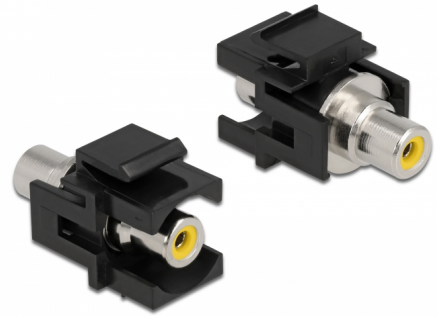

# Delock Keystone Module RCA female > RCA female yellow / black

## Description

This module by Delock can be used to extend e.g. a stereo cable. With its standardised dimensions it can be used for easy snap-in mounting in e.g. a Keystone patchpanel, face plate or surface-mount box.

## Technical details

- Connectors:
  - 1 x RCA female >
  - 1 x RCA female
- Marking: yellow
- Flush mount to the front panel
- For Keystone ports with 19.2 x 14.9 mm
- Housing colour: black
- Dimensions (LxWxH): ca. 33.2 x 18.0 x 22.3 mm

### Physical characteristics

Housing colour:	black
Length:	33.2 mm
Width:	18.0 mm
Height:	22.3 mm
Colour:	yellow