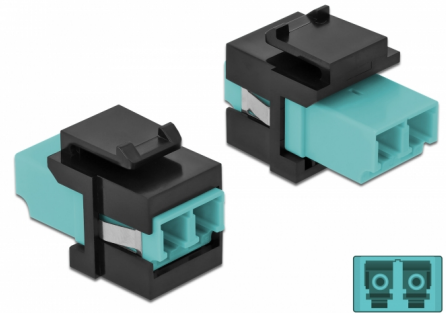

# Delock Keystone Module LC Duplex female to LC Duplex female aqua / black

## Description

This module by Delock can be used to extend fiber optic cables. With its standardised dimensions it can be used for easy snap-in mounting in e.g. a Keystone patch panel, face plate or surface-mount box.

## Technical details

- Connectors:
  - 1 x LC Duplex female >
  - 1 x LC Duplex female
- Colour: aqua
- For multi-mode fiber
- Insertion loss < 0.3 dB
- Dust covers
- For Keystone ports with 19.2 x 14.9 mm
- Housing colour: black
- Dimensions (LxWxH): ca. 29.2 x 16.5 x 21.9 mm

### Physical characteristics

Housing colour:	black
Length:	29.2 mm
Width:	16.5 mm
Height:	21.9 mm
Colour:	aqua