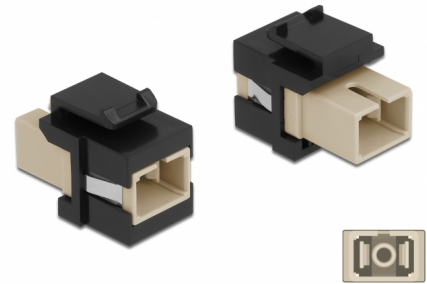

Delock Keystone Module SC Simplex female to SC Simplex female beige / black

Description

This module by Delock can be used to extend fiber optic cables. With its standardised dimensions it can be used for easy snap-in mounting in e.g. a Keystone patch panel, face plate or surface-mount box.

Item no. 86715

EAN: 4043619867158

Country of origin: China

Package: Zip poly bag

Technical details

- Connectors:
 - 1 x SC Simplex female >
 - 1 x SC Simplex female
- Colour: beige
- For multi-mode fiber
- Insertion loss < 0.3 dB
- With dust cover
- For Keystone ports with 19.2 x 14.9 mm
- Housing colour: black
- Dimensions (LxWxH): ca. 27.4 x 16.5 x 21.9 mm

System requirements

- A free SC plug

Package content

- Keystone module

Images

General

Mounting type:	Keystone module
----------------	-----------------

Interface

Connector 1:	1 x SC Simplex female
Connector 2:	1 x SC Simplex female

Physical characteristics

Housing colour:	black
Length:	27.4 mm
Width:	16.5 mm
Height:	21.9 mm
Colour:	beige