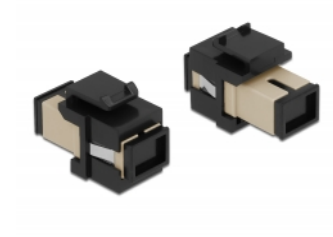

Delock Keystone Module SC Simplex female to SC Simplex female beige / black

Description

This module by Delock can be used to extend fiber optic cables. With its standardised dimensions it can be used for easy snap-in mounting in e.g. a Keystone patch panel, face plate or surface-mount box.

Item no. 86715

EAN: 4043619867158

Country of origin: China

Package: Zip poly bag

Technical details

- Connectors:
 - 1 x SC Simplex female >
 - 1 x SC Simplex female
- Colour: beige
- For multi-mode fiber
- Insertion loss < 0.3 dB
- With dust cover
- For Keystone ports with 19.2 x 14.9 mm
- Housing colour: black
- Dimensions (LxWxH): ca. 27.4 x 16.5 x 21.9 mm

System requirements

- A free SC plug

Package content

- Keystone module

Images

General

Mounting type:	Keystone module
----------------	-----------------

Interface

Connector 1:	1 x SC Simplex female
Connector 2:	1 x SC Simplex female

Physical characteristics

Housing colour:	black
Length:	27.4 mm
Width:	16.5 mm
Height:	21.9 mm
Colour:	beige